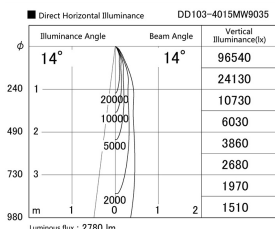

Item no. DD103-4015MW9035

Series Name: Versa R-G, Antiglare

Installation	Recessed mount
Type	
Fixture wattage	40W
Beam angle	14 deg.
Color Temp.	3500K
CRI	Ra>90
Luminous	2780 lm
Body	Die-cast aluminum alloy
Body finish	N/A
Trim finish	White
Reflector finish	Mirror
IP Rate	IP20
Light source	COB module
Input Voltage	AC220~240V
Dimming Type	Non-Dimmable
Certificate	CE, CCC
Cut Hole	150mm