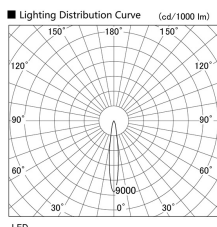

Item no. DD103-4015MW9035

Series Name: Versa R-G, Antiglare

Installation	Recessed mount
Type	
Fixture wattage	40W
Beam angle	14 deg.
Color Temp.	3500K
CRI	Ra>90
Luminous	2780 lm
Body	Die-cast aluminum alloy
Body finish	N/A
Trim finish	White
Reflector finish	Mirror
IP Rate	IP20
Light source	COB module
Input Voltage	AC220~240V
Dimming Type	Non-Dimmable
Certificate	CE, CCC
Cut Hole	150mm