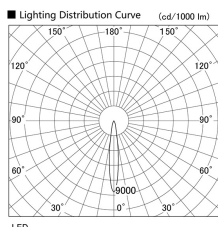

Item no. DD103-4015MW9040

Series Name: Versa R-G, Antiglare

Installation	Recessed mount
Type	Versa R-G, Antiglare
Fixture wattage	40W
Beam angle	14 deg.
Color Temp.	4000K
CRI	Ra>90
Luminous	2808 lm
Body	Die-cast aluminum alloy
Body finish	N/A
Trim finish	White
Reflector finish	Mirror
IP Rate	IP20
Light source	COB module
Input Voltage	AC220~240V
Dimming Type	Non-Dimmable
Certificate	CE, CCC
Cut Hole	150mm