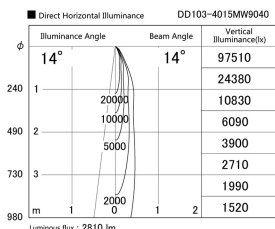

Item no. DD103-4015MW9040

Series Name: Versa R-G, Antiglare

Installation	Recessed mount
Type	
Fixture wattage	40W
Beam angle	14 deg.
Color Temp.	4000K
CRI	Ra>90
Luminous	2808 lm
Body	Die-cast aluminum alloy
Body finish	N/A
Trim finish	White
Reflector finish	Mirror
IP Rate	IP20
Light source	COB module
Input Voltage	AC220~240V
Dimming Type	Non-Dimmable
Certificate	CE, CCC
Cut Hole	150mm