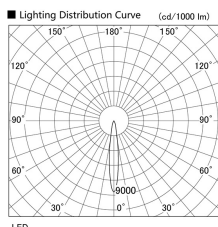

Item no. DD103-4015MW9040

Series Name: Versa R-G, Antiglare

Installation	Recessed mount
Type	
Fixture wattage	40W
Beam angle	14 deg.
Color Temp.	4000K
CRI	Ra>90
Luminous	2808 lm
Body	Die-cast aluminum alloy
Body finish	N/A
Trim finish	White
Reflector finish	Mirror
IP Rate	IP20
Light source	COB module
Input Voltage	AC220~240V
Dimming Type	Non-Dimmable
Certificate	CE, CCC
Cut Hole	150mm