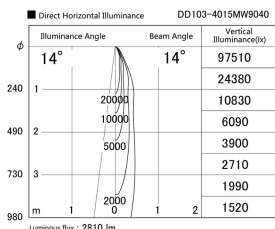

Item no. DD103-4015MW9040

Series Name: Versa R-G, Antiglare

Installation	Recessed mount
Type	Versa R-G, Antiglare
Fixture wattage	40W
Beam angle	14 deg.
Color Temp.	4000K
CRI	Ra>90
Luminous	2808 lm
Body	Die-cast aluminum alloy
Body finish	N/A
Trim finish	White
Reflector finish	Mirror
IP Rate	IP20
Light source	COB module
Input Voltage	AC220~240V
Dimming Type	Non-Dimmable
Certificate	CE, CCC
Cut Hole	150mm