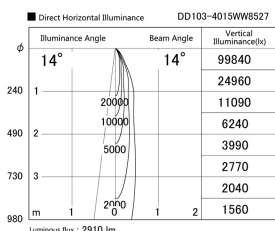

Item no. DD103-4015WW8527

Series Name: Versa R-G, Antiglare

White Reflector

Installation	Recessed mount
Type	Versa R-G, Antiglare
Fixture wattage	40W
Beam angle	14 deg.
Color Temp.	2700K
CRI	Ra>85
Luminous	2912 lm
Body	Die-cast aluminum alloy
Body finish	N/A
Trim finish	White
Reflector finish	White
IP Rate	IP20
Light source	COB module
Input Voltage	AC220~240V
Dimming Type	Non-Dimmable
Certificate	CE, CCC
Cut Hole	150mm