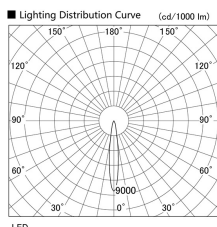

Item no. DD103-4015WW8527

Series Name: Versa R-G, Antiglare

White Reflector

Installation	Recessed mount
Type	Versa R-G, Antiglare
Fixture wattage	40W
Beam angle	14 deg.
Color Temp.	2700K
CRI	Ra>85
Luminous	2912 lm
Body	Die-cast aluminum alloy
Body finish	N/A
Trim finish	White
Reflector finish	White
IP Rate	IP20
Light source	COB module
Input Voltage	AC220~240V
Dimming Type	Non-Dimmable
Certificate	CE, CCC
Cut Hole	150mm