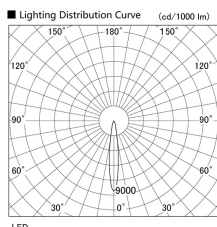

Item no. DD103-4015WW8527

Series Name: Versa R-G, Antiglare

White Reflector

Installation	Recessed mount
Type	
Fixture wattage	40W
Beam angle	14 deg.
Color Temp.	2700K
CRI	Ra>85
Luminous	2912 lm
Body	Die-cast aluminum alloy
Body finish	N/A
Trim finish	White
Reflector finish	White
IP Rate	IP20
Light source	COB module
Input Voltage	AC220~240V
Dimming Type	Non-Dimmable
Certificate	CE, CCC
Cut Hole	150mm