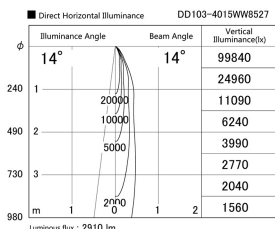

Item no. DD103-4015WW8527

Series Name: Versa R-G, Antiglare

White Reflector

Installation	Recessed mount
Type	
Fixture wattage	40W
Beam angle	14 deg.
Color Temp.	2700K
CRI	Ra>85
Luminous	2912 lm
Body	Die-cast aluminum alloy
Body finish	N/A
Trim finish	White
Reflector finish	White
IP Rate	IP20
Light source	COB module
Input Voltage	AC220~240V
Dimming Type	Non-Dimmable
Certificate	CE, CCC
Cut Hole	150mm