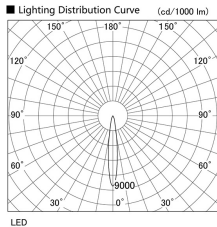

Item no. DD103-4015WW8535

Series Name: Versa R-G, Antiglare

White Reflector

Installation	Recessed mount
Type	Versa R-G, Antiglare
Fixture wattage	40W
Beam angle	14 deg.
Color Temp.	3500K
CRI	Ra>85
Luminous	3094 lm
Body	Die-cast aluminum alloy
Body finish	N/A
Trim finish	White
Reflector finish	White
IP Rate	IP20
Light source	COB module
Input Voltage	AC220~240V
Dimming Type	Non-Dimmable
Certificate	CE, CCC
Cut Hole	150mm