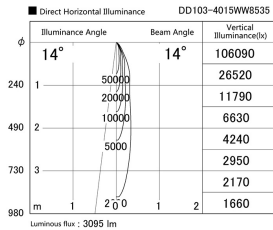

Item no. DD103-4015WW8535

Series Name: Versa R-G, Antiglare

White Reflector

Installation	Recessed mount
Type	Versa R-G, Antiglare
Fixture wattage	40W
Beam angle	14 deg.
Color Temp.	3500K
CRI	Ra>85
Luminous	3094 lm
Body	Die-cast aluminum alloy
Body finish	N/A
Trim finish	White
Reflector finish	White
IP Rate	IP20
Light source	COB module
Input Voltage	AC220~240V
Dimming Type	Non-Dimmable
Certificate	CE, CCC
Cut Hole	150mm