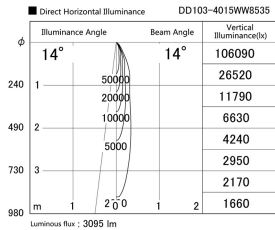

Item no. DD103-4015WW8535

Series Name: Versa R-G, Antiglare

White Reflector

| | |
|------------------|-------------------------|
| Installation | Recessed mount |
| Type | |
| Fixture wattage | 40W |
| Beam angle | 14 deg. |
| Color Temp. | 3500K |
| CRI | Ra>85 |
| Luminous | 3094 lm |
| Body | Die-cast aluminum alloy |
| Body finish | N/A |
| Trim finish | White |
| Reflector finish | White |
| IP Rate | IP20 |
| Light source | COB module |
| Input Voltage | AC220~240V |
| Dimming Type | Non-Dimmable |
| Certificate | CE, CCC |
| Cut Hole | 150mm |