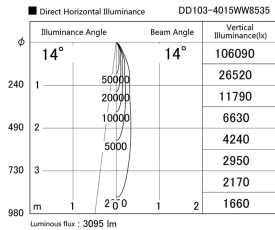

Item no. DD103-4015WW8535

Series Name: Versa R-G, Antiglare

White Reflector

Installation	Recessed mount
Type	
Fixture wattage	40W
Beam angle	14 deg.
Color Temp.	3500K
CRI	Ra>85
Luminous	3094 lm
Body	Die-cast aluminum alloy
Body finish	N/A
Trim finish	White
Reflector finish	White
IP Rate	IP20
Light source	COB module
Input Voltage	AC220~240V
Dimming Type	Non-Dimmable
Certificate	CE, CCC
Cut Hole	150mm