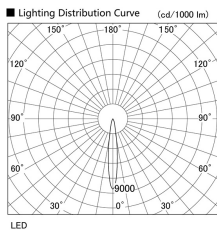

Item no. DD103-4015WW8535

Series Name: Versa R-G, Antiglare

White Reflector

Installation	Recessed mount
Type	
Fixture wattage	40W
Beam angle	14 deg.
Color Temp.	3500K
CRI	Ra>85
Luminous	3094 lm
Body	Die-cast aluminum alloy
Body finish	N/A
Trim finish	White
Reflector finish	White
IP Rate	IP20
Light source	COB module
Input Voltage	AC220~240V
Dimming Type	Non-Dimmable
Certificate	CE, CCC
Cut Hole	150mm