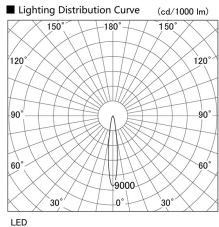

Item no. DD103-4015WW8535

Series Name: Versa R-G, Antiglare

White Reflector

| | |
|------------------|-------------------------|
| Installation | Recessed mount |
| Type | |
| Fixture wattage | 40W |
| Beam angle | 14 deg. |
| Color Temp. | 3500K |
| CRI | Ra>85 |
| Luminous | 3094 lm |
| Body | Die-cast aluminum alloy |
| Body finish | N/A |
| Trim finish | White |
| Reflector finish | White |
| IP Rate | IP20 |
| Light source | COB module |
| Input Voltage | AC220~240V |
| Dimming Type | Non-Dimmable |
| Certificate | CE, CCC |
| Cut Hole | 150mm |