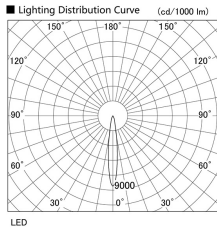

Item no. DD103-4015WW8540

Series Name: Versa R-G, Antiglare

White Reflector

Installation	Recessed mount
Type	
Fixture wattage	40W
Beam angle	14 deg.
Color Temp.	4000K
CRI	Ra>85
Luminous	3125 lm
Body	Die-cast aluminum alloy
Body finish	N/A
Trim finish	White
Reflector finish	White
IP Rate	IP20
Light source	COB module
Input Voltage	AC220~240V
Dimming Type	Non-Dimmable
Certificate	CE, CCC
Cut Hole	150mm