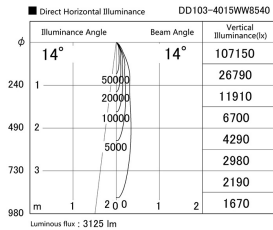

Item no. DD103-4015WW8540

Series Name: Versa R-G, Antiglare

White Reflector

Installation	Recessed mount
Type	
Fixture wattage	40W
Beam angle	14 deg.
Color Temp.	4000K
CRI	Ra>85
Luminous	3125 lm
Body	Die-cast aluminum alloy
Body finish	N/A
Trim finish	White
Reflector finish	White
IP Rate	IP20
Light source	COB module
Input Voltage	AC220~240V
Dimming Type	Non-Dimmable
Certificate	CE, CCC
Cut Hole	150mm