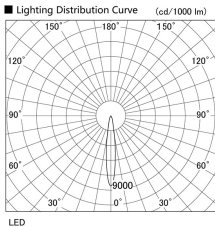

Item no. DD103-4015WW9030

Series Name: Versa R-G, Antiglare

White Reflector

Installation	Recessed mount
Type	
Fixture wattage	40W
Beam angle	14 deg.
Color Temp.	3000K
CRI	Ra>90
Luminous	2758 lm
Body	Die-cast aluminum alloy
Body finish	N/A
Trim finish	White
Reflector finish	White
IP Rate	IP20
Light source	COB module
Input Voltage	AC220~240V
Dimming Type	Non-Dimmable
Certificate	CE, CCC
Cut Hole	150mm