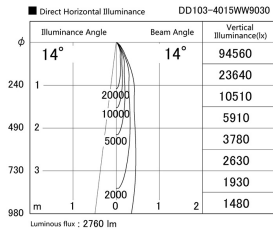

Item no. DD103-4015WW9030

Series Name: Versa R-G, Antiglare

White Reflector

Installation	Recessed mount
Type	
Fixture wattage	40W
Beam angle	14 deg.
Color Temp.	3000K
CRI	Ra>90
Luminous	2758 lm
Body	Die-cast aluminum alloy
Body finish	N/A
Trim finish	White
Reflector finish	White
IP Rate	IP20
Light source	COB module
Input Voltage	AC220~240V
Dimming Type	Non-Dimmable
Certificate	CE, CCC
Cut Hole	150mm