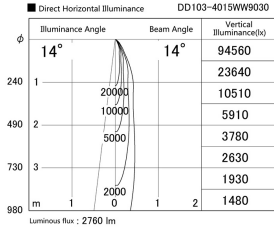

Item no. DD103-4015WW9030

Series Name: Versa R-G, Antiglare

White Reflector

Installation	Recessed mount
Type	Versa R-G, Antiglare
Fixture wattage	40W
Beam angle	14 deg.
Color Temp.	3000K
CRI	Ra>90
Luminous	2758 lm
Body	Die-cast aluminum alloy
Body finish	N/A
Trim finish	White
Reflector finish	White
IP Rate	IP20
Light source	COB module
Input Voltage	AC220~240V
Dimming Type	Non-Dimmable
Certificate	CE, CCC
Cut Hole	150mm