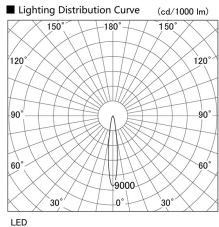

Item no. DD103-4015WW9030

Series Name: Versa R-G, Antiglare

White Reflector

Installation	Recessed mount
Type	Versa R-G, Antiglare
Fixture wattage	40W
Beam angle	14 deg.
Color Temp.	3000K
CRI	Ra>90
Luminous	2758 lm
Body	Die-cast aluminum alloy
Body finish	N/A
Trim finish	White
Reflector finish	White
IP Rate	IP20
Light source	COB module
Input Voltage	AC220~240V
Dimming Type	Non-Dimmable
Certificate	CE, CCC
Cut Hole	150mm