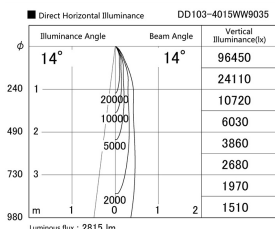

Item no. DD103-4015WW9035

Series Name: Versa R-G, Antiglare

White Reflector

Installation	Recessed mount
Type	
Fixture wattage	40W
Beam angle	14 deg.
Color Temp.	3500K
CRI	Ra>90
Luminous	2813 lm
Body	Die-cast aluminum alloy
Body finish	N/A
Trim finish	White
Reflector finish	White
IP Rate	IP20
Light source	COB module
Input Voltage	AC220~240V
Dimming Type	Non-Dimmable
Certificate	CE, CCC
Cut Hole	150mm