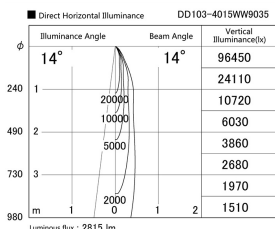

Item no. DD103-4015WW9035

Series Name: Versa R-G, Antiglare

White Reflector

Installation	Recessed mount
Type	Versa R-G, Antiglare
Fixture wattage	40W
Beam angle	14 deg.
Color Temp.	3500K
CRI	Ra>90
Luminous	2813 lm
Body	Die-cast aluminum alloy
Body finish	N/A
Trim finish	White
Reflector finish	White
IP Rate	IP20
Light source	COB module
Input Voltage	AC220~240V
Dimming Type	Non-Dimmable
Certificate	CE, CCC
Cut Hole	150mm