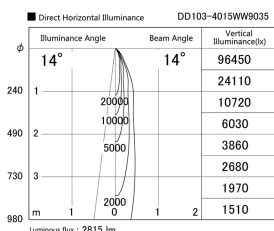

Item no. DD103-4015WW9035

Series Name: Versa R-G, Antiglare

White Reflector

Installation	Recessed mount
Type	
Fixture wattage	40W
Beam angle	14 deg.
Color Temp.	3500K
CRI	Ra>90
Luminous	2813 lm
Body	Die-cast aluminum alloy
Body finish	N/A
Trim finish	White
Reflector finish	White
IP Rate	IP20
Light source	COB module
Input Voltage	AC220~240V
Dimming Type	Non-Dimmable
Certificate	CE, CCC
Cut Hole	150mm