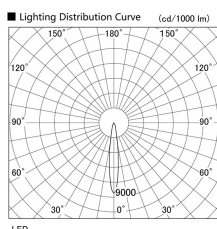

Item no. DD103-4015WW9035

Series Name: Versa R-G, Antiglare

White Reflector

Installation	Recessed mount
Type	
Fixture wattage	40W
Beam angle	14 deg.
Color Temp.	3500K
CRI	Ra>90
Luminous	2813 lm
Body	Die-cast aluminum alloy
Body finish	N/A
Trim finish	White
Reflector finish	White
IP Rate	IP20
Light source	COB module
Input Voltage	AC220~240V
Dimming Type	Non-Dimmable
Certificate	CE, CCC
Cut Hole	150mm