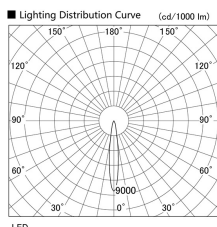

Item no. DD103-4015WW9035

Series Name: Versa R-G, Antiglare

White Reflector

Installation	Recessed mount
Type	Versa R-G, Antiglare
Fixture wattage	40W
Beam angle	14 deg.
Color Temp.	3500K
CRI	Ra>90
Luminous	2813 lm
Body	Die-cast aluminum alloy
Body finish	N/A
Trim finish	White
Reflector finish	White
IP Rate	IP20
Light source	COB module
Input Voltage	AC220~240V
Dimming Type	Non-Dimmable
Certificate	CE, CCC
Cut Hole	150mm