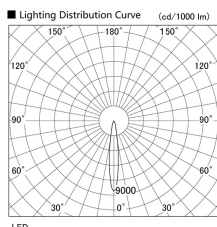

Item no. DD103-4015WW9035

Series Name: Versa R-G, Antiglare

White Reflector

Installation	Recessed mount
Type	
Fixture wattage	40W
Beam angle	14 deg.
Color Temp.	3500K
CRI	Ra>90
Luminous	2813 lm
Body	Die-cast aluminum alloy
Body finish	N/A
Trim finish	White
Reflector finish	White
IP Rate	IP20
Light source	COB module
Input Voltage	AC220~240V
Dimming Type	Non-Dimmable
Certificate	CE, CCC
Cut Hole	150mm