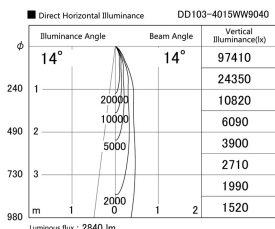

Item no. DD103-4015WW9040

Series Name: Versa R-G, Antiglare

White Reflector

Installation	Recessed mount
Type	
Fixture wattage	40W
Beam angle	14 deg.
Color Temp.	4000K
CRI	Ra>90
Luminous	2841 lm
Body	Die-cast aluminum alloy
Body finish	N/A
Trim finish	White
Reflector finish	White
IP Rate	IP20
Light source	COB module
Input Voltage	AC220~240V
Dimming Type	Non-Dimmable
Certificate	CE, CCC
Cut Hole	150mm