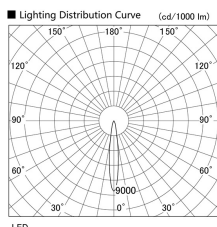

Item no. DD103-4015WW9040

Series Name: Versa R-G, Antiglare

White Reflector

■ Direct Horizontal Illuminance DD103-4015WW9040		
Illuminance Angle	Beam Angle	Vertical Illuminance(cd)
14°	14°	97410
1		24350
2		10820
3		6090
4		3900
5		2710
6		1990
7		1520

Luminous flux : 2840 lm

Installation	Recessed mount
Type	Versa R-G, Antiglare
Fixture wattage	40W
Beam angle	14 deg.
Color Temp.	4000K
CRI	Ra>90
Luminous	2841 lm
Body	Die-cast aluminum alloy
Body finish	N/A
Trim finish	White
Reflector finish	White
IP Rate	IP20
Light source	COB module
Input Voltage	AC220~240V
Dimming Type	Non-Dimmable
Certificate	CE, CCC
Cut Hole	150mm