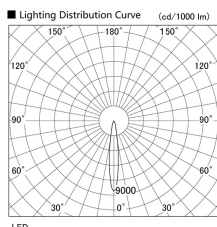

Item no. DD103-4015WW9040

Series Name: Versa R-G, Antiglare

White Reflector

Installation	Recessed mount
Type	
Fixture wattage	40W
Beam angle	14 deg.
Color Temp.	4000K
CRI	Ra>90
Luminous	2841 lm
Body	Die-cast aluminum alloy
Body finish	N/A
Trim finish	White
Reflector finish	White
IP Rate	IP20
Light source	COB module
Input Voltage	AC220~240V
Dimming Type	Non-Dimmable
Certificate	CE, CCC
Cut Hole	150mm