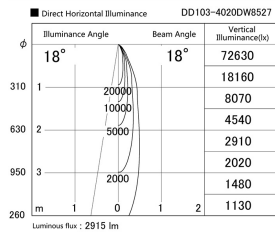

Item no. DD103-4020DW8527

Series Name: Versa R-G, Antiglare

Dark Mirror Reflector

Installation	Recessed mount
Type	
Fixture wattage	40W
Beam angle	18 deg.
Color Temp.	2700K
CRI	Ra>85
Luminous	2917 lm
Body	Die-cast aluminum alloy
Body finish	N/A
Trim finish	White
Reflector finish	Dark Mirror
IP Rate	IP20
Light source	COB module
Input Voltage	AC220~240V
Dimming Type	Non-Dimmable
Certificate	CE, CCC
Cut Hole	150mm