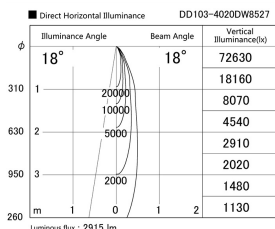

Item no. DD103-4020DW8527

Series Name: Versa R-G, Antiglare

Dark Mirror Reflector

Installation	Recessed mount
Type	Versa R-G, Antiglare
Fixture wattage	40W
Beam angle	18 deg.
Color Temp.	2700K
CRI	Ra>85
Luminous	2917 lm
Body	Die-cast aluminum alloy
Body finish	N/A
Trim finish	White
Reflector finish	Dark Mirror
IP Rate	IP20
Light source	COB module
Input Voltage	AC220~240V
Dimming Type	Non-Dimmable
Certificate	CE, CCC
Cut Hole	150mm