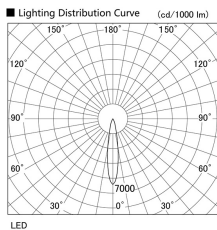

Item no. DD103-4020DW8527

Series Name: Versa R-G, Antiglare

Dark Mirror Reflector

Installation	Recessed mount
Type	
Fixture wattage	40W
Beam angle	18 deg.
Color Temp.	2700K
CRI	Ra>85
Luminous	2917 lm
Body	Die-cast aluminum alloy
Body finish	N/A
Trim finish	White
Reflector finish	Dark Mirror
IP Rate	IP20
Light source	COB module
Input Voltage	AC220~240V
Dimming Type	Non-Dimmable
Certificate	CE, CCC
Cut Hole	150mm