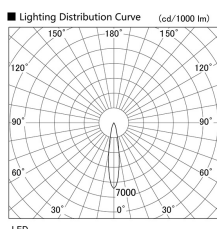

Item no. DD103-4020DW8527

Series Name: Versa R-G, Antiglare

Dark Mirror Reflector

Installation	Recessed mount
Type	Versa R-G, Antiglare
Fixture wattage	40W
Beam angle	18 deg.
Color Temp.	2700K
CRI	Ra>85
Luminous	2917 lm
Body	Die-cast aluminum alloy
Body finish	N/A
Trim finish	White
Reflector finish	Dark Mirror
IP Rate	IP20
Light source	COB module
Input Voltage	AC220~240V
Dimming Type	Non-Dimmable
Certificate	CE, CCC
Cut Hole	150mm