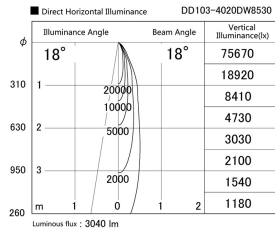

Item no. DD103-4020DW8530

Series Name: Versa R-G, Antiglare

Dark Mirror Reflector

Installation	Recessed mount
Type	
Fixture wattage	40W
Beam angle	18 deg.
Color Temp.	3000K
CRI	Ra>85
Luminous	3039 lm
Body	Die-cast aluminum alloy
Body finish	N/A
Trim finish	White
Reflector finish	Dark Mirror
IP Rate	IP20
Light source	COB module
Input Voltage	AC220~240V
Dimming Type	Non-Dimmable
Certificate	CE, CCC
Cut Hole	150mm