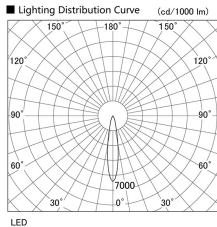

Item no. DD103-4020DW8530

Series Name: Versa R-G, Antiglare

Dark Mirror Reflector

Installation	Recessed mount
Type	
Fixture wattage	40W
Beam angle	18 deg.
Color Temp.	3000K
CRI	Ra>85
Luminous	3039 lm
Body	Die-cast aluminum alloy
Body finish	N/A
Trim finish	White
Reflector finish	Dark Mirror
IP Rate	IP20
Light source	COB module
Input Voltage	AC220~240V
Dimming Type	Non-Dimmable
Certificate	CE, CCC
Cut Hole	150mm