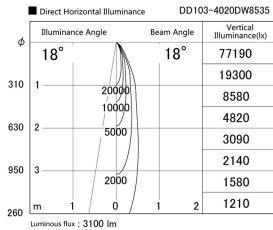

Item no. DD103-4020DW8535

Series Name: Versa R-G, Antiglare

Dark Mirror Reflector

Installation	Recessed mount
Type	
Fixture wattage	40W
Beam angle	18 deg.
Color Temp.	3500K
CRI	Ra>85
Luminous	3100 lm
Body	Die-cast aluminum alloy
Body finish	N/A
Trim finish	White
Reflector finish	Dark Mirror
IP Rate	IP20
Light source	COB module
Input Voltage	AC220~240V
Dimming Type	Non-Dimmable
Certificate	CE, CCC
Cut Hole	150mm