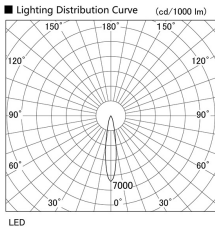

Item no. DD103-4020DW8535

Series Name: Versa R-G, Antiglare

Dark Mirror Reflector

Installation	Recessed mount
Type	
Fixture wattage	40W
Beam angle	18 deg.
Color Temp.	3500K
CRI	Ra>85
Luminous	3100 lm
Body	Die-cast aluminum alloy
Body finish	N/A
Trim finish	White
Reflector finish	Dark Mirror
IP Rate	IP20
Light source	COB module
Input Voltage	AC220~240V
Dimming Type	Non-Dimmable
Certificate	CE, CCC
Cut Hole	150mm