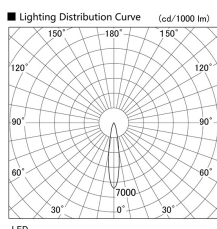

Item no. DD103-4020DW8535

Series Name: Versa R-G, Antiglare

Dark Mirror Reflector

Installation	Recessed mount
Type	Versa R-G, Antiglare
Fixture wattage	40W
Beam angle	18 deg.
Color Temp.	3500K
CRI	Ra>85
Luminous	3100 lm
Body	Die-cast aluminum alloy
Body finish	N/A
Trim finish	White
Reflector finish	Dark Mirror
IP Rate	IP20
Light source	COB module
Input Voltage	AC220~240V
Dimming Type	Non-Dimmable
Certificate	CE, CCC
Cut Hole	150mm