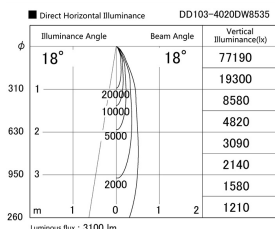

Item no. DD103-4020DW8535

Series Name: Versa R-G, Antiglare

Dark Mirror Reflector

Installation	Recessed mount
Type	Versa R-G, Antiglare
Fixture wattage	40W
Beam angle	18 deg.
Color Temp.	3500K
CRI	Ra>85
Luminous	3100 lm
Body	Die-cast aluminum alloy
Body finish	N/A
Trim finish	White
Reflector finish	Dark Mirror
IP Rate	IP20
Light source	COB module
Input Voltage	AC220~240V
Dimming Type	Non-Dimmable
Certificate	CE, CCC
Cut Hole	150mm