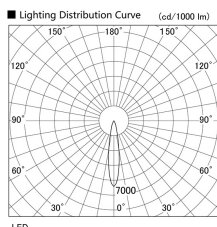

Item no. DD103-4020DW8540

Series Name: Versa R-G, Antiglare

Dark Mirror Reflector

Direct Horizontal Illuminance DD103-4020DW8540		
Illuminance Angle	Beam Angle	Vertical Illuminance(cd)
18°	18°	77930
		19480
		8660
		4870
		3120
		2160
		1590
		1220

Luminous flux : 3130 lm

Installation	Recessed mount
Type	
Fixture wattage	40W
Beam angle	18 deg.
Color Temp.	4000K
CRI	Ra>85
Luminous	3130 lm
Body	Die-cast aluminum alloy
Body finish	N/A
Trim finish	White
Reflector finish	Dark Mirror
IP Rate	IP20
Light source	COB module
Input Voltage	AC220~240V
Dimming Type	Non-Dimmable
Certificate	CE, CCC
Cut Hole	150mm