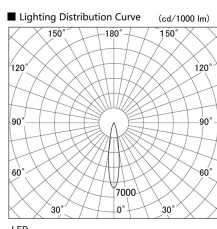

Item no. DD103-4020DW9027

Series Name: Versa R-G, Antiglare

Dark Mirror Reflector

Installation	Recessed mount
Type	
Fixture wattage	40W
Beam angle	18 deg.
Color Temp.	2700K
CRI	Ra>90
Luminous	2653 lm
Body	Die-cast aluminum alloy
Body finish	N/A
Trim finish	White
Reflector finish	Dark Mirror
IP Rate	IP20
Light source	COB module
Input Voltage	AC220~240V
Dimming Type	Non-Dimmable
Certificate	CE, CCC
Cut Hole	150mm