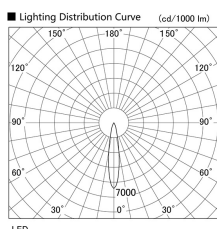

Item no. DD103-4020DW9027

Series Name: Versa R-G, Antiglare

Dark Mirror Reflector

Installation	Recessed mount
Type	Versa R-G, Antiglare
Fixture wattage	40W
Beam angle	18 deg.
Color Temp.	2700K
CRI	Ra>90
Luminous	2653 lm
Body	Die-cast aluminum alloy
Body finish	N/A
Trim finish	White
Reflector finish	Dark Mirror
IP Rate	IP20
Light source	COB module
Input Voltage	AC220~240V
Dimming Type	Non-Dimmable
Certificate	CE, CCC
Cut Hole	150mm