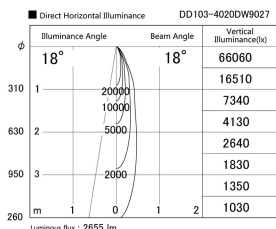

Item no. DD103-4020DW9027

Series Name: Versa R-G, Antiglare

Dark Mirror Reflector

Installation	Recessed mount
Type	
Fixture wattage	40W
Beam angle	18 deg.
Color Temp.	2700K
CRI	Ra>90
Luminous	2653 lm
Body	Die-cast aluminum alloy
Body finish	N/A
Trim finish	White
Reflector finish	Dark Mirror
IP Rate	IP20
Light source	COB module
Input Voltage	AC220~240V
Dimming Type	Non-Dimmable
Certificate	CE, CCC
Cut Hole	150mm