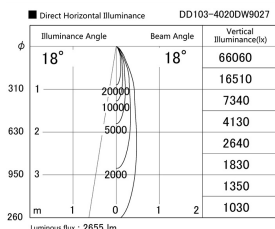

Item no. DD103-4020DW9027

Series Name: Versa R-G, Antiglare

Dark Mirror Reflector

Installation	Recessed mount
Type	Versa R-G, Antiglare
Fixture wattage	40W
Beam angle	18 deg.
Color Temp.	2700K
CRI	Ra>90
Luminous	2653 lm
Body	Die-cast aluminum alloy
Body finish	N/A
Trim finish	White
Reflector finish	Dark Mirror
IP Rate	IP20
Light source	COB module
Input Voltage	AC220~240V
Dimming Type	Non-Dimmable
Certificate	CE, CCC
Cut Hole	150mm