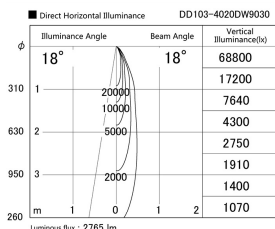

Item no. DD103-4020DW9030

Series Name: Versa R-G, Antiglare

Dark Mirror Reflector

Installation	Recessed mount
Type	Versa R-G, Antiglare
Fixture wattage	40W
Beam angle	18 deg.
Color Temp.	3000K
CRI	Ra>90
Luminous	2763 lm
Body	Die-cast aluminum alloy
Body finish	N/A
Trim finish	White
Reflector finish	Dark Mirror
IP Rate	IP20
Light source	COB module
Input Voltage	AC220~240V
Dimming Type	Non-Dimmable
Certificate	CE, CCC
Cut Hole	150mm