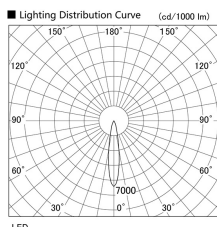

Item no. DD103-4020DW9030

Series Name: Versa R-G, Antiglare

Dark Mirror Reflector

Installation	Recessed mount
Type	Versa R-G, Antiglare
Fixture wattage	40W
Beam angle	18 deg.
Color Temp.	3000K
CRI	Ra>90
Luminous	2763 lm
Body	Die-cast aluminum alloy
Body finish	N/A
Trim finish	White
Reflector finish	Dark Mirror
IP Rate	IP20
Light source	COB module
Input Voltage	AC220~240V
Dimming Type	Non-Dimmable
Certificate	CE, CCC
Cut Hole	150mm