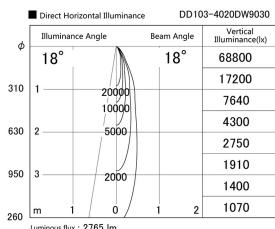

Item no. DD103-4020DW9030

Series Name: Versa R-G, Antiglare

Dark Mirror Reflector

Installation	Recessed mount
Type	
Fixture wattage	40W
Beam angle	18 deg.
Color Temp.	3000K
CRI	Ra>90
Luminous	2763 lm
Body	Die-cast aluminum alloy
Body finish	N/A
Trim finish	White
Reflector finish	Dark Mirror
IP Rate	IP20
Light source	COB module
Input Voltage	AC220~240V
Dimming Type	Non-Dimmable
Certificate	CE, CCC
Cut Hole	150mm