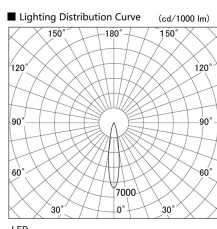

Item no. DD103-4020DW9030

Series Name: Versa R-G, Antiglare

Dark Mirror Reflector

Installation	Recessed mount
Type	
Fixture wattage	40W
Beam angle	18 deg.
Color Temp.	3000K
CRI	Ra>90
Luminous	2763 lm
Body	Die-cast aluminum alloy
Body finish	N/A
Trim finish	White
Reflector finish	Dark Mirror
IP Rate	IP20
Light source	COB module
Input Voltage	AC220~240V
Dimming Type	Non-Dimmable
Certificate	CE, CCC
Cut Hole	150mm