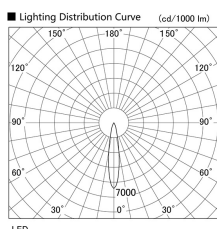

Item no. DD103-4020DW9035

Series Name: Versa R-G, Antiglare

Dark Mirror Reflector

Installation	Recessed mount
Type	
Fixture wattage	40W
Beam angle	18 deg.
Color Temp.	3500K
CRI	Ra>90
Luminous	2819 lm
Body	Die-cast aluminum alloy
Body finish	N/A
Trim finish	White
Reflector finish	Dark Mirror
IP Rate	IP20
Light source	COB module
Input Voltage	AC220~240V
Dimming Type	Non-Dimmable
Certificate	CE, CCC
Cut Hole	150mm