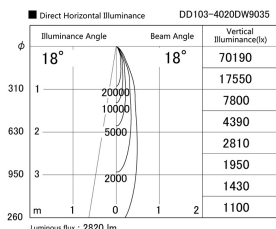

Item no. DD103-4020DW9035

Series Name: Versa R-G, Antiglare

Dark Mirror Reflector

Installation	Recessed mount
Type	
Fixture wattage	40W
Beam angle	18 deg.
Color Temp.	3500K
CRI	Ra>90
Luminous	2819 lm
Body	Die-cast aluminum alloy
Body finish	N/A
Trim finish	White
Reflector finish	Dark Mirror
IP Rate	IP20
Light source	COB module
Input Voltage	AC220~240V
Dimming Type	Non-Dimmable
Certificate	CE, CCC
Cut Hole	150mm