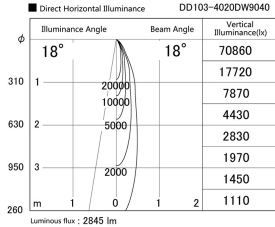

Item no. DD103-4020DW9040

Series Name: Versa R-G, Antiglare

Dark Mirror Reflector

Installation	Recessed mount
Type	Versa R-G, Antiglare
Fixture wattage	40W
Beam angle	18 deg.
Color Temp.	4000K
CRI	Ra>90
Luminous	2846 lm
Body	Die-cast aluminum alloy
Body finish	N/A
Trim finish	White
Reflector finish	Dark Mirror
IP Rate	IP20
Light source	COB module
Input Voltage	AC220~240V
Dimming Type	Non-Dimmable
Certificate	CE, CCC
Cut Hole	150mm