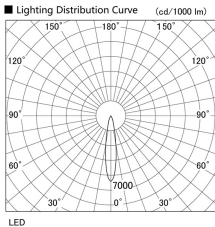

Item no. DD103-4020DW9040

Series Name: Versa R-G, Antiglare

Dark Mirror Reflector

Installation	Recessed mount
Type	Versa R-G, Antiglare
Fixture wattage	40W
Beam angle	18 deg.
Color Temp.	4000K
CRI	Ra>90
Luminous	2846 lm
Body	Die-cast aluminum alloy
Body finish	N/A
Trim finish	White
Reflector finish	Dark Mirror
IP Rate	IP20
Light source	COB module
Input Voltage	AC220~240V
Dimming Type	Non-Dimmable
Certificate	CE, CCC
Cut Hole	150mm