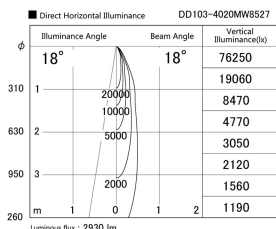

Item no. DD103-4020MW8527

Series Name: Versa R-G, Antiglare

Installation	Recessed mount
Type	
Fixture wattage	40W
Beam angle	18 deg.
Color Temp.	2700K
CRI	Ra>85
Luminous	2932 lm
Body	Die-cast aluminum alloy
Body finish	N/A
Trim finish	White
Reflector finish	Mirror
IP Rate	IP20
Light source	COB module
Input Voltage	AC220~240V
Dimming Type	Non-Dimmable
Certificate	CE, CCC
Cut Hole	150mm