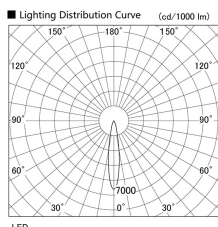

Item no. DD103-4020MW8527

Series Name: Versa R-G, Antiglare

Installation	Recessed mount
Type	
Fixture wattage	40W
Beam angle	18 deg.
Color Temp.	2700K
CRI	Ra>85
Luminous	2932 lm
Body	Die-cast aluminum alloy
Body finish	N/A
Trim finish	White
Reflector finish	Mirror
IP Rate	IP20
Light source	COB module
Input Voltage	AC220~240V
Dimming Type	Non-Dimmable
Certificate	CE, CCC
Cut Hole	150mm