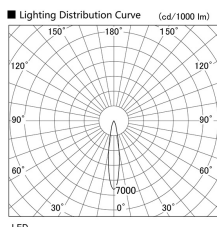

Item no. DD103-4020MW8530

Series Name: Versa R-G, Antiglare

Installation	Recessed mount
Type	
Fixture wattage	40W
Beam angle	18 deg.
Color Temp.	3000K
CRI	Ra>85
Luminous	3055 lm
Body	Die-cast aluminum alloy
Body finish	N/A
Trim finish	White
Reflector finish	Mirror
IP Rate	IP20
Light source	COB module
Input Voltage	AC220~240V
Dimming Type	Non-Dimmable
Certificate	CE, CCC
Cut Hole	150mm