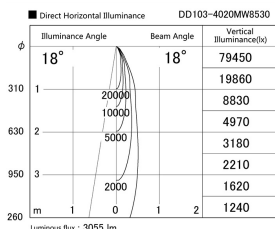

Item no. DD103-4020MW8530

Series Name: Versa R-G, Antiglare

Installation	Recessed mount
Type	
Fixture wattage	40W
Beam angle	18 deg.
Color Temp.	3000K
CRI	Ra>85
Luminous	3055 lm
Body	Die-cast aluminum alloy
Body finish	N/A
Trim finish	White
Reflector finish	Mirror
IP Rate	IP20
Light source	COB module
Input Voltage	AC220~240V
Dimming Type	Non-Dimmable
Certificate	CE, CCC
Cut Hole	150mm