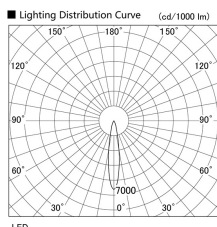

Item no. DD103-4020MW8535

Series Name: Versa R-G, Antiglare

Installation	Recessed mount
Type	
Fixture wattage	40W
Beam angle	18 deg.
Color Temp.	3500K
CRI	Ra>85
Luminous	3116 lm
Body	Die-cast aluminum alloy
Body finish	N/A
Trim finish	White
Reflector finish	Mirror
IP Rate	IP20
Light source	COB module
Input Voltage	AC220~240V
Dimming Type	Non-Dimmable
Certificate	CE, CCC
Cut Hole	150mm