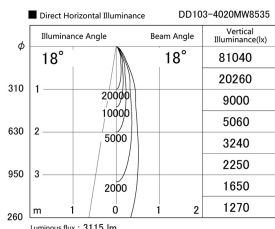

Item no. DD103-4020MW8535

Series Name: Versa R-G, Antiglare

Installation	Recessed mount
Type	
Fixture wattage	40W
Beam angle	18 deg.
Color Temp.	3500K
CRI	Ra>85
Luminous	3116 lm
Body	Die-cast aluminum alloy
Body finish	N/A
Trim finish	White
Reflector finish	Mirror
IP Rate	IP20
Light source	COB module
Input Voltage	AC220~240V
Dimming Type	Non-Dimmable
Certificate	CE, CCC
Cut Hole	150mm