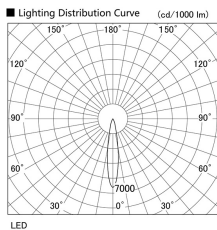

Item no. DD103-4020MW8540

Series Name: Versa R-G, Antiglare

Installation	Recessed mount
Type	
Fixture wattage	40W
Beam angle	18 deg.
Color Temp.	4000K
CRI	Ra>85
Luminous	3146 lm
Body	Die-cast aluminum alloy
Body finish	N/A
Trim finish	White
Reflector finish	Mirror
IP Rate	IP20
Light source	COB module
Input Voltage	AC220~240V
Dimming Type	Non-Dimmable
Certificate	CE, CCC
Cut Hole	150mm