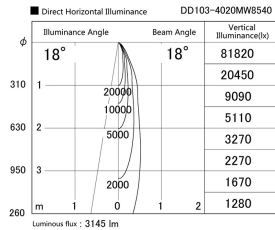

Item no. DD103-4020MW8540

Series Name: Versa R-G, Antiglare

Installation	Recessed mount
Type	
Fixture wattage	40W
Beam angle	18 deg.
Color Temp.	4000K
CRI	Ra>85
Luminous	3146 lm
Body	Die-cast aluminum alloy
Body finish	N/A
Trim finish	White
Reflector finish	Mirror
IP Rate	IP20
Light source	COB module
Input Voltage	AC220~240V
Dimming Type	Non-Dimmable
Certificate	CE, CCC
Cut Hole	150mm