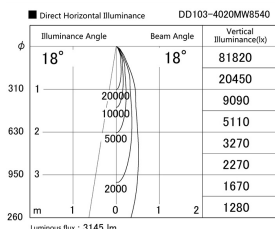

Item no. DD103-4020MW8540

Series Name: Versa R-G, Antiglare

Installation	Recessed mount
Type	Versa R-G, Antiglare
Fixture wattage	40W
Beam angle	18 deg.
Color Temp.	4000K
CRI	Ra>85
Luminous	3146 lm
Body	Die-cast aluminum alloy
Body finish	N/A
Trim finish	White
Reflector finish	Mirror
IP Rate	IP20
Light source	COB module
Input Voltage	AC220~240V
Dimming Type	Non-Dimmable
Certificate	CE, CCC
Cut Hole	150mm