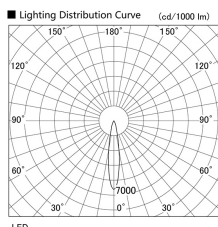

Item no. DD103-4020MW8540

Series Name: Versa R-G, Antiglare

Installation	Recessed mount
Type	Versa R-G, Antiglare
Fixture wattage	40W
Beam angle	18 deg.
Color Temp.	4000K
CRI	Ra>85
Luminous	3146 lm
Body	Die-cast aluminum alloy
Body finish	N/A
Trim finish	White
Reflector finish	Mirror
IP Rate	IP20
Light source	COB module
Input Voltage	AC220~240V
Dimming Type	Non-Dimmable
Certificate	CE, CCC
Cut Hole	150mm