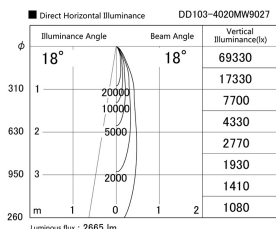

Item no. DD103-4020MW9027

Series Name: Versa R-G, Antiglare

Installation	Recessed mount
Type	Versa R-G, Antiglare
Fixture wattage	40W
Beam angle	18 deg.
Color Temp.	2700K
CRI	Ra>90
Luminous	2666 lm
Body	Die-cast aluminum alloy
Body finish	N/A
Trim finish	White
Reflector finish	Mirror
IP Rate	IP20
Light source	COB module
Input Voltage	AC220~240V
Dimming Type	Non-Dimmable
Certificate	CE, CCC
Cut Hole	150mm