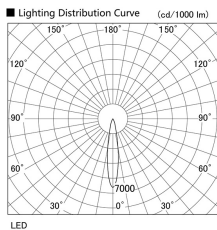

Item no. DD103-4020MW9027

Series Name: Versa R-G, Antiglare

Installation	Recessed mount
Type	
Fixture wattage	40W
Beam angle	18 deg.
Color Temp.	2700K
CRI	Ra>90
Luminous	2666 lm
Body	Die-cast aluminum alloy
Body finish	N/A
Trim finish	White
Reflector finish	Mirror
IP Rate	IP20
Light source	COB module
Input Voltage	AC220~240V
Dimming Type	Non-Dimmable
Certificate	CE, CCC
Cut Hole	150mm