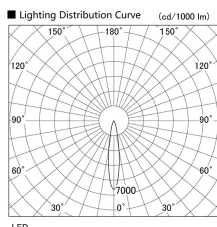

Item no. DD103-4020MW9027

Series Name: Versa R-G, Antiglare

Installation	Recessed mount
Type	Versa R-G, Antiglare
Fixture wattage	40W
Beam angle	18 deg.
Color Temp.	2700K
CRI	Ra>90
Luminous	2666 lm
Body	Die-cast aluminum alloy
Body finish	N/A
Trim finish	White
Reflector finish	Mirror
IP Rate	IP20
Light source	COB module
Input Voltage	AC220~240V
Dimming Type	Non-Dimmable
Certificate	CE, CCC
Cut Hole	150mm