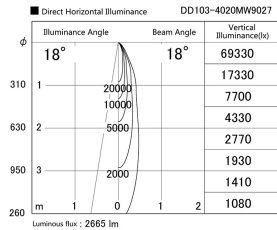

Item no. DD103-4020MW9027

Series Name: Versa R-G, Antiglare

Installation	Recessed mount
Type	
Fixture wattage	40W
Beam angle	18 deg.
Color Temp.	2700K
CRI	Ra>90
Luminous	2666 lm
Body	Die-cast aluminum alloy
Body finish	N/A
Trim finish	White
Reflector finish	Mirror
IP Rate	IP20
Light source	COB module
Input Voltage	AC220~240V
Dimming Type	Non-Dimmable
Certificate	CE, CCC
Cut Hole	150mm