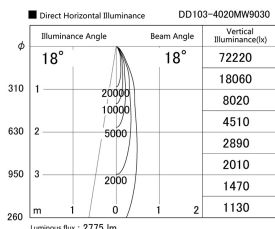

Item no. DD103-4020MW9030

Series Name: Versa R-G, Antiglare

Installation	Recessed mount
Type	
Fixture wattage	40W
Beam angle	18 deg.
Color Temp.	3000K
CRI	Ra>90
Luminous	2777 lm
Body	Die-cast aluminum alloy
Body finish	N/A
Trim finish	White
Reflector finish	Mirror
IP Rate	IP20
Light source	COB module
Input Voltage	AC220~240V
Dimming Type	Non-Dimmable
Certificate	CE, CCC
Cut Hole	150mm