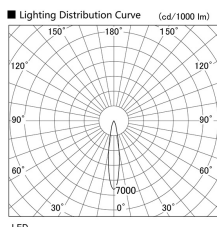

Item no. DD103-4020MW9030

Series Name: Versa R-G, Antiglare

Installation	Recessed mount
Type	
Fixture wattage	40W
Beam angle	18 deg.
Color Temp.	3000K
CRI	Ra>90
Luminous	2777 lm
Body	Die-cast aluminum alloy
Body finish	N/A
Trim finish	White
Reflector finish	Mirror
IP Rate	IP20
Light source	COB module
Input Voltage	AC220~240V
Dimming Type	Non-Dimmable
Certificate	CE, CCC
Cut Hole	150mm