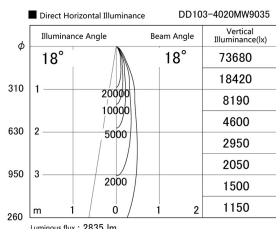

Item no. DD103-4020MW9035

Series Name: Versa R-G, Antiglare

Installation	Recessed mount
Type	Versa R-G, Antiglare
Fixture wattage	40W
Beam angle	18 deg.
Color Temp.	3500K
CRI	Ra>90
Luminous	2833 lm
Body	Die-cast aluminum alloy
Body finish	N/A
Trim finish	White
Reflector finish	Mirror
IP Rate	IP20
Light source	COB module
Input Voltage	AC220~240V
Dimming Type	Non-Dimmable
Certificate	CE, CCC
Cut Hole	150mm