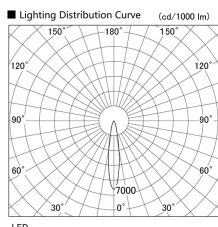

Item no. DD103-4020MW9035

Series Name: Versa R-G, Antiglare

Installation	Recessed mount
Type	Versa R-G, Antiglare
Fixture wattage	40W
Beam angle	18 deg.
Color Temp.	3500K
CRI	Ra>90
Luminous	2833 lm
Body	Die-cast aluminum alloy
Body finish	N/A
Trim finish	White
Reflector finish	Mirror
IP Rate	IP20
Light source	COB module
Input Voltage	AC220~240V
Dimming Type	Non-Dimmable
Certificate	CE, CCC
Cut Hole	150mm