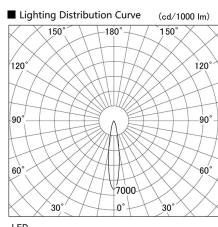

Item no. DD103-4020MW9035

Series Name: Versa R-G, Antiglare

Installation	Recessed mount
Type	
Fixture wattage	40W
Beam angle	18 deg.
Color Temp.	3500K
CRI	Ra>90
Luminous	2833 lm
Body	Die-cast aluminum alloy
Body finish	N/A
Trim finish	White
Reflector finish	Mirror
IP Rate	IP20
Light source	COB module
Input Voltage	AC220~240V
Dimming Type	Non-Dimmable
Certificate	CE, CCC
Cut Hole	150mm