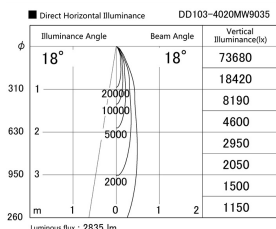

Item no. DD103-4020MW9035

Series Name: Versa R-G, Antiglare

Installation	Recessed mount
Type	
Fixture wattage	40W
Beam angle	18 deg.
Color Temp.	3500K
CRI	Ra>90
Luminous	2833 lm
Body	Die-cast aluminum alloy
Body finish	N/A
Trim finish	White
Reflector finish	Mirror
IP Rate	IP20
Light source	COB module
Input Voltage	AC220~240V
Dimming Type	Non-Dimmable
Certificate	CE, CCC
Cut Hole	150mm