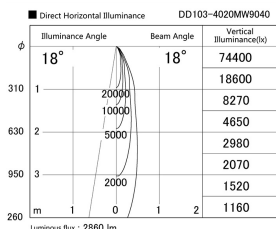

Item no. DD103-4020MW9040

Series Name: Versa R-G, Antiglare

Installation	Recessed mount
Type	
Fixture wattage	40W
Beam angle	18 deg.
Color Temp.	4000K
CRI	Ra>90
Luminous	2861 lm
Body	Die-cast aluminum alloy
Body finish	N/A
Trim finish	White
Reflector finish	Mirror
IP Rate	IP20
Light source	COB module
Input Voltage	AC220~240V
Dimming Type	Non-Dimmable
Certificate	CE, CCC
Cut Hole	150mm