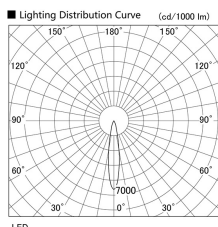

Item no. DD103-4020MW9040

Series Name: Versa R-G, Antiglare

Installation	Recessed mount
Type	
Fixture wattage	40W
Beam angle	18 deg.
Color Temp.	4000K
CRI	Ra>90
Luminous	2861 lm
Body	Die-cast aluminum alloy
Body finish	N/A
Trim finish	White
Reflector finish	Mirror
IP Rate	IP20
Light source	COB module
Input Voltage	AC220~240V
Dimming Type	Non-Dimmable
Certificate	CE, CCC
Cut Hole	150mm