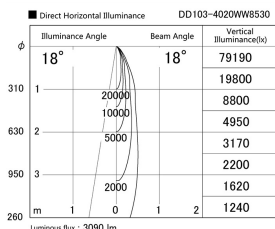

Item no. DD103-4020WW8530

Series Name: Versa R-G, Antiglare

White Reflector

Installation	Recessed mount
Type	
Fixture wattage	40W
Beam angle	18 deg.
Color Temp.	3000K
CRI	Ra>85
Luminous	3091 lm
Body	Die-cast aluminum alloy
Body finish	N/A
Trim finish	White
Reflector finish	White
IP Rate	IP20
Light source	COB module
Input Voltage	AC220~240V
Dimming Type	Non-Dimmable
Certificate	CE, CCC
Cut Hole	150mm