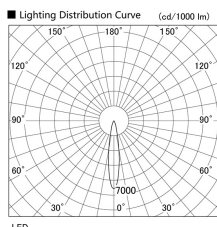

Item no. DD103-4020WW8530

Series Name: Versa R-G, Antiglare

White Reflector

Installation	Recessed mount
Type	
Fixture wattage	40W
Beam angle	18 deg.
Color Temp.	3000K
CRI	Ra>85
Luminous	3091 lm
Body	Die-cast aluminum alloy
Body finish	N/A
Trim finish	White
Reflector finish	White
IP Rate	IP20
Light source	COB module
Input Voltage	AC220~240V
Dimming Type	Non-Dimmable
Certificate	CE, CCC
Cut Hole	150mm