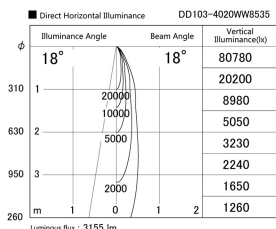

Item no. DD103-4020WW8535

Series Name: Versa R-G, Antiglare

White Reflector

Installation	Recessed mount
Type	Versa R-G, Antiglare
Fixture wattage	40W
Beam angle	18 deg.
Color Temp.	3500K
CRI	Ra>85
Luminous	3153 lm
Body	Die-cast aluminum alloy
Body finish	N/A
Trim finish	White
Reflector finish	White
IP Rate	IP20
Light source	COB module
Input Voltage	AC220~240V
Dimming Type	Non-Dimmable
Certificate	CE, CCC
Cut Hole	150mm