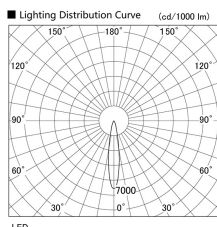

Item no. DD103-4020WW8535

Series Name: Versa R-G, Antiglare

White Reflector

Installation	Recessed mount
Type	Versa R-G, Antiglare
Fixture wattage	40W
Beam angle	18 deg.
Color Temp.	3500K
CRI	Ra>85
Luminous	3153 lm
Body	Die-cast aluminum alloy
Body finish	N/A
Trim finish	White
Reflector finish	White
IP Rate	IP20
Light source	COB module
Input Voltage	AC220~240V
Dimming Type	Non-Dimmable
Certificate	CE, CCC
Cut Hole	150mm