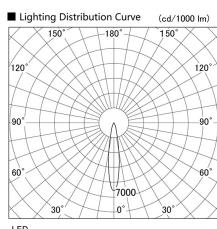

Item no. DD103-4020WW8535

Series Name: Versa R-G, Antiglare

White Reflector

Installation	Recessed mount
Type	
Fixture wattage	40W
Beam angle	18 deg.
Color Temp.	3500K
CRI	Ra>85
Luminous	3153 lm
Body	Die-cast aluminum alloy
Body finish	N/A
Trim finish	White
Reflector finish	White
IP Rate	IP20
Light source	COB module
Input Voltage	AC220~240V
Dimming Type	Non-Dimmable
Certificate	CE, CCC
Cut Hole	150mm