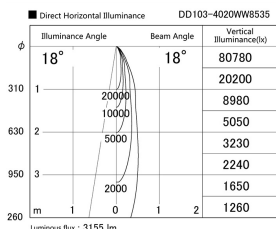

Item no. DD103-4020WW8535

Series Name: Versa R-G, Antiglare

White Reflector

Installation	Recessed mount
Type	
Fixture wattage	40W
Beam angle	18 deg.
Color Temp.	3500K
CRI	Ra>85
Luminous	3153 lm
Body	Die-cast aluminum alloy
Body finish	N/A
Trim finish	White
Reflector finish	White
IP Rate	IP20
Light source	COB module
Input Voltage	AC220~240V
Dimming Type	Non-Dimmable
Certificate	CE, CCC
Cut Hole	150mm