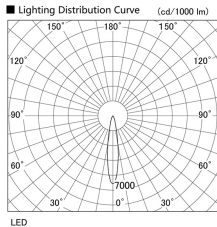

Item no. DD103-4020WW8540

Series Name: Versa R-G, Antiglare

White Reflector

Installation	Recessed mount
Type	Versa R-G, Antiglare
Fixture wattage	40W
Beam angle	18 deg.
Color Temp.	4000K
CRI	Ra>85
Luminous	3184 lm
Body	Die-cast aluminum alloy
Body finish	N/A
Trim finish	White
Reflector finish	White
IP Rate	IP20
Light source	COB module
Input Voltage	AC220~240V
Dimming Type	Non-Dimmable
Certificate	CE, CCC
Cut Hole	150mm