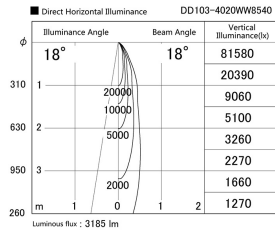

Item no. DD103-4020WW8540

Series Name: Versa R-G, Antiglare

White Reflector

Installation	Recessed mount
Type	Versa R-G, Antiglare
Fixture wattage	40W
Beam angle	18 deg.
Color Temp.	4000K
CRI	Ra>85
Luminous	3184 lm
Body	Die-cast aluminum alloy
Body finish	N/A
Trim finish	White
Reflector finish	White
IP Rate	IP20
Light source	COB module
Input Voltage	AC220~240V
Dimming Type	Non-Dimmable
Certificate	CE, CCC
Cut Hole	150mm