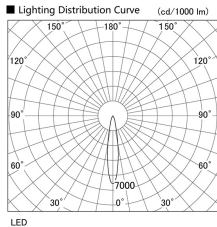

Item no. DD103-4020WW8540

Series Name: Versa R-G, Antiglare

White Reflector

Installation	Recessed mount
Type	
Fixture wattage	40W
Beam angle	18 deg.
Color Temp.	4000K
CRI	Ra>85
Luminous	3184 lm
Body	Die-cast aluminum alloy
Body finish	N/A
Trim finish	White
Reflector finish	White
IP Rate	IP20
Light source	COB module
Input Voltage	AC220~240V
Dimming Type	Non-Dimmable
Certificate	CE, CCC
Cut Hole	150mm