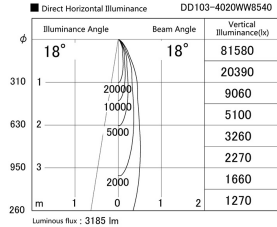

Item no. DD103-4020WW8540

Series Name: Versa R-G, Antiglare

White Reflector

Installation	Recessed mount
Type	
Fixture wattage	40W
Beam angle	18 deg.
Color Temp.	4000K
CRI	Ra>85
Luminous	3184 lm
Body	Die-cast aluminum alloy
Body finish	N/A
Trim finish	White
Reflector finish	White
IP Rate	IP20
Light source	COB module
Input Voltage	AC220~240V
Dimming Type	Non-Dimmable
Certificate	CE, CCC
Cut Hole	150mm