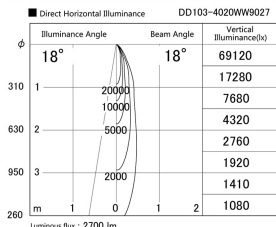

Item no. DD103-4020WW9027

Series Name: Versa R-G, Antiglare

White Reflector

Installation	Recessed mount
Type	
Fixture wattage	40W
Beam angle	18 deg.
Color Temp.	2700K
CRI	Ra>90
Luminous	2698 lm
Body	Die-cast aluminum alloy
Body finish	N/A
Trim finish	White
Reflector finish	White
IP Rate	IP20
Light source	COB module
Input Voltage	AC220~240V
Dimming Type	Non-Dimmable
Certificate	CE, CCC
Cut Hole	150mm