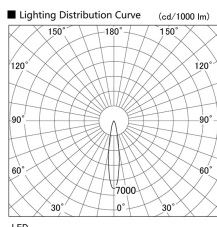

Item no. DD103-4020WW9027

Series Name: Versa R-G, Antiglare

White Reflector

Installation	Recessed mount
Type	
Fixture wattage	40W
Beam angle	18 deg.
Color Temp.	2700K
CRI	Ra>90
Luminous	2698 lm
Body	Die-cast aluminum alloy
Body finish	N/A
Trim finish	White
Reflector finish	White
IP Rate	IP20
Light source	COB module
Input Voltage	AC220~240V
Dimming Type	Non-Dimmable
Certificate	CE, CCC
Cut Hole	150mm