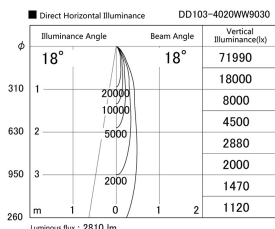

Item no. DD103-4020WW9030

Series Name: Versa R-G, Antiglare

White Reflector

Installation	Recessed mount
Type	
Fixture wattage	40W
Beam angle	18 deg.
Color Temp.	3000K
CRI	Ra>90
Luminous	2810 lm
Body	Die-cast aluminum alloy
Body finish	N/A
Trim finish	White
Reflector finish	White
IP Rate	IP20
Light source	COB module
Input Voltage	AC220~240V
Dimming Type	Non-Dimmable
Certificate	CE, CCC
Cut Hole	150mm