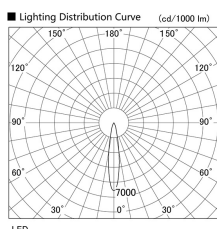

Item no. DD103-4020WW9030

Series Name: Versa R-G, Antiglare

White Reflector

Installation	Recessed mount
Type	Versa R-G, Antiglare
Fixture wattage	40W
Beam angle	18 deg.
Color Temp.	3000K
CRI	Ra>90
Luminous	2810 lm
Body	Die-cast aluminum alloy
Body finish	N/A
Trim finish	White
Reflector finish	White
IP Rate	IP20
Light source	COB module
Input Voltage	AC220~240V
Dimming Type	Non-Dimmable
Certificate	CE, CCC
Cut Hole	150mm