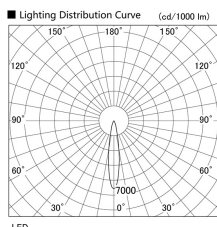

Item no. DD103-4020WW9030

Series Name: Versa R-G, Antiglare

White Reflector

Installation	Recessed mount
Type	
Fixture wattage	40W
Beam angle	18 deg.
Color Temp.	3000K
CRI	Ra>90
Luminous	2810 lm
Body	Die-cast aluminum alloy
Body finish	N/A
Trim finish	White
Reflector finish	White
IP Rate	IP20
Light source	COB module
Input Voltage	AC220~240V
Dimming Type	Non-Dimmable
Certificate	CE, CCC
Cut Hole	150mm