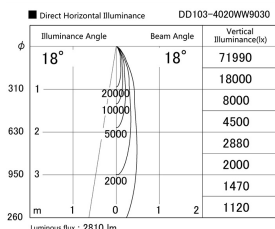

Item no. DD103-4020WW9030

Series Name: Versa R-G, Antiglare

White Reflector

Installation	Recessed mount
Type	Versa R-G, Antiglare
Fixture wattage	40W
Beam angle	18 deg.
Color Temp.	3000K
CRI	Ra>90
Luminous	2810 lm
Body	Die-cast aluminum alloy
Body finish	N/A
Trim finish	White
Reflector finish	White
IP Rate	IP20
Light source	COB module
Input Voltage	AC220~240V
Dimming Type	Non-Dimmable
Certificate	CE, CCC
Cut Hole	150mm