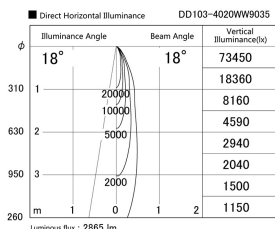

Item no. DD103-4020WW9035

Series Name: Versa R-G, Antiglare

White Reflector

Installation	Recessed mount
Type	Versa R-G, Antiglare
Fixture wattage	40W
Beam angle	18 deg.
Color Temp.	3500K
CRI	Ra>90
Luminous	2867 lm
Body	Die-cast aluminum alloy
Body finish	N/A
Trim finish	White
Reflector finish	White
IP Rate	IP20
Light source	COB module
Input Voltage	AC220~240V
Dimming Type	Non-Dimmable
Certificate	CE, CCC
Cut Hole	150mm