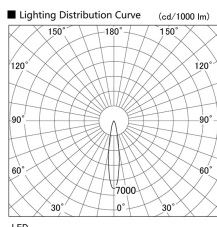

Item no. DD103-4020WW9035

Series Name: Versa R-G, Antiglare

White Reflector

Installation	Recessed mount
Type	
Fixture wattage	40W
Beam angle	18 deg.
Color Temp.	3500K
CRI	Ra>90
Luminous	2867 lm
Body	Die-cast aluminum alloy
Body finish	N/A
Trim finish	White
Reflector finish	White
IP Rate	IP20
Light source	COB module
Input Voltage	AC220~240V
Dimming Type	Non-Dimmable
Certificate	CE, CCC
Cut Hole	150mm