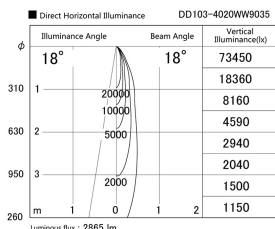

Item no. DD103-4020WW9035

Series Name: Versa R-G, Antiglare

White Reflector

Installation	Recessed mount
Type	
Fixture wattage	40W
Beam angle	18 deg.
Color Temp.	3500K
CRI	Ra>90
Luminous	2867 lm
Body	Die-cast aluminum alloy
Body finish	N/A
Trim finish	White
Reflector finish	White
IP Rate	IP20
Light source	COB module
Input Voltage	AC220~240V
Dimming Type	Non-Dimmable
Certificate	CE, CCC
Cut Hole	150mm