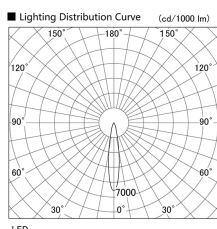

Item no. DD103-4020WW9035

Series Name: Versa R-G, Antiglare

White Reflector

Installation	Recessed mount
Type	Versa R-G, Antiglare
Fixture wattage	40W
Beam angle	18 deg.
Color Temp.	3500K
CRI	Ra>90
Luminous	2867 lm
Body	Die-cast aluminum alloy
Body finish	N/A
Trim finish	White
Reflector finish	White
IP Rate	IP20
Light source	COB module
Input Voltage	AC220~240V
Dimming Type	Non-Dimmable
Certificate	CE, CCC
Cut Hole	150mm