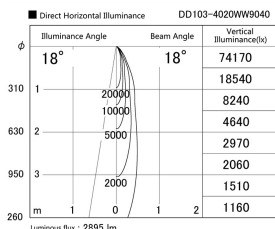

Item no. DD103-4020WW9040

Series Name: Versa R-G, Antiglare

White Reflector

Installation	Recessed mount
Type	Versa R-G, Antiglare
Fixture wattage	40W
Beam angle	18 deg.
Color Temp.	4000K
CRI	Ra>90
Luminous	2895 lm
Body	Die-cast aluminum alloy
Body finish	N/A
Trim finish	White
Reflector finish	White
IP Rate	IP20
Light source	COB module
Input Voltage	AC220~240V
Dimming Type	Non-Dimmable
Certificate	CE, CCC
Cut Hole	150mm