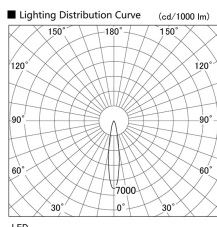

Item no. DD103-4020WW9040

Series Name: Versa R-G, Antiglare

White Reflector

Installation	Recessed mount
Type	
Fixture wattage	40W
Beam angle	18 deg.
Color Temp.	4000K
CRI	Ra>90
Luminous	2895 lm
Body	Die-cast aluminum alloy
Body finish	N/A
Trim finish	White
Reflector finish	White
IP Rate	IP20
Light source	COB module
Input Voltage	AC220~240V
Dimming Type	Non-Dimmable
Certificate	CE, CCC
Cut Hole	150mm