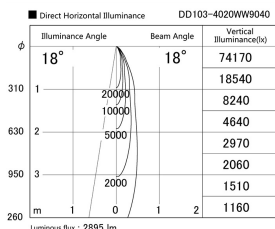

Item no. DD103-4020WW9040

Series Name: Versa R-G, Antiglare

White Reflector

Installation	Recessed mount
Type	
Fixture wattage	40W
Beam angle	18 deg.
Color Temp.	4000K
CRI	Ra>90
Luminous	2895 lm
Body	Die-cast aluminum alloy
Body finish	N/A
Trim finish	White
Reflector finish	White
IP Rate	IP20
Light source	COB module
Input Voltage	AC220~240V
Dimming Type	Non-Dimmable
Certificate	CE, CCC
Cut Hole	150mm