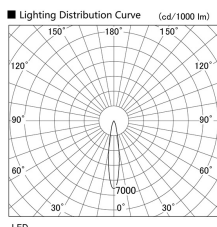

Item no. DD103-4020WW9040

Series Name: Versa R-G, Antiglare

White Reflector

Installation	Recessed mount
Type	Versa R-G, Antiglare
Fixture wattage	40W
Beam angle	18 deg.
Color Temp.	4000K
CRI	Ra>90
Luminous	2895 lm
Body	Die-cast aluminum alloy
Body finish	N/A
Trim finish	White
Reflector finish	White
IP Rate	IP20
Light source	COB module
Input Voltage	AC220~240V
Dimming Type	Non-Dimmable
Certificate	CE, CCC
Cut Hole	150mm