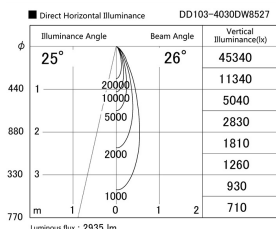

Item no. DD103-4030DW8527

Series Name: Versa R-G, Antiglare

Dark Mirror Reflector

Installation	Recessed mount
Type	
Fixture wattage	40W
Beam angle	28 deg.
Color Temp.	2700K
CRI	Ra>85
Luminous	2935 lm
Body	Die-cast aluminum alloy
Body finish	N/A
Trim finish	White
Reflector finish	Dark Mirror
IP Rate	IP20
Light source	COB module
Input Voltage	AC220~240V
Dimming Type	Non-Dimmable
Certificate	CE, CCC
Cut Hole	150mm