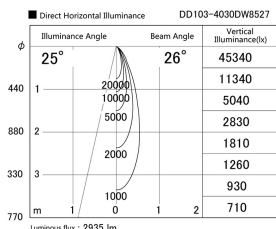

Item no. DD103-4030DW8527

Series Name: Versa R-G, Antiglare

Dark Mirror Reflector

Installation	Recessed mount
Type	Versa R-G, Antiglare
Fixture wattage	40W
Beam angle	28 deg.
Color Temp.	2700K
CRI	Ra>85
Luminous	2935 lm
Body	Die-cast aluminum alloy
Body finish	N/A
Trim finish	White
Reflector finish	Dark Mirror
IP Rate	IP20
Light source	COB module
Input Voltage	AC220~240V
Dimming Type	Non-Dimmable
Certificate	CE, CCC
Cut Hole	150mm