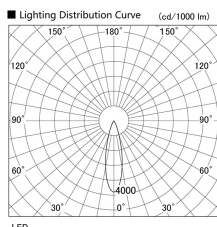

Item no. DD103-4030DW8527

Series Name: Versa R-G, Antiglare

Dark Mirror Reflector

Installation	Recessed mount
Type	Versa R-G, Antiglare
Fixture wattage	40W
Beam angle	28 deg.
Color Temp.	2700K
CRI	Ra>85
Luminous	2935 lm
Body	Die-cast aluminum alloy
Body finish	N/A
Trim finish	White
Reflector finish	Dark Mirror
IP Rate	IP20
Light source	COB module
Input Voltage	AC220~240V
Dimming Type	Non-Dimmable
Certificate	CE, CCC
Cut Hole	150mm