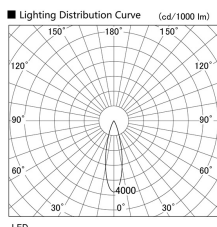

Item no. DD103-4030DW8527

Series Name: Versa R-G, Antiglare

Dark Mirror Reflector

Installation	Recessed mount
Type	
Fixture wattage	40W
Beam angle	28 deg.
Color Temp.	2700K
CRI	Ra>85
Luminous	2935 lm
Body	Die-cast aluminum alloy
Body finish	N/A
Trim finish	White
Reflector finish	Dark Mirror
IP Rate	IP20
Light source	COB module
Input Voltage	AC220~240V
Dimming Type	Non-Dimmable
Certificate	CE, CCC
Cut Hole	150mm