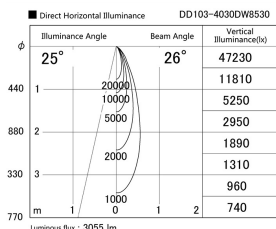

Item no. DD103-4030DW8530

Series Name: Versa R-G, Antiglare

Dark Mirror Reflector

Installation	Recessed mount
Type	
Fixture wattage	40W
Beam angle	28 deg.
Color Temp.	3000K
CRI	Ra>85
Luminous	3057 lm
Body	Die-cast aluminum alloy
Body finish	N/A
Trim finish	White
Reflector finish	Dark Mirror
IP Rate	IP20
Light source	COB module
Input Voltage	AC220~240V
Dimming Type	Non-Dimmable
Certificate	CE, CCC
Cut Hole	150mm