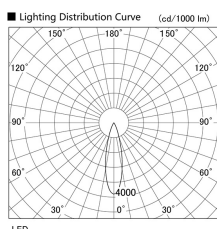

Item no. DD103-4030DW8530

Series Name: Versa R-G, Antiglare

Dark Mirror Reflector

Installation	Recessed mount
Type	
Fixture wattage	40W
Beam angle	28 deg.
Color Temp.	3000K
CRI	Ra>85
Luminous	3057 lm
Body	Die-cast aluminum alloy
Body finish	N/A
Trim finish	White
Reflector finish	Dark Mirror
IP Rate	IP20
Light source	COB module
Input Voltage	AC220~240V
Dimming Type	Non-Dimmable
Certificate	CE, CCC
Cut Hole	150mm