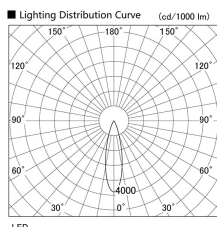

Item no. DD103-4030DW8530

Series Name: Versa R-G, Antiglare

Dark Mirror Reflector

Installation	Recessed mount
Type	
Fixture wattage	40W
Beam angle	28 deg.
Color Temp.	3000K
CRI	Ra>85
Luminous	3057 lm
Body	Die-cast aluminum alloy
Body finish	N/A
Trim finish	White
Reflector finish	Dark Mirror
IP Rate	IP20
Light source	COB module
Input Voltage	AC220~240V
Dimming Type	Non-Dimmable
Certificate	CE, CCC
Cut Hole	150mm