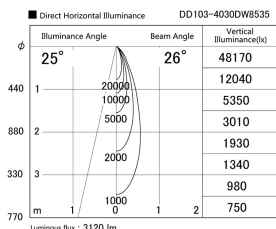

Item no. DD103-4030DW8535

Series Name: Versa R-G, Antiglare

Dark Mirror Reflector

Installation	Recessed mount
Type	Versa R-G, Antiglare
Fixture wattage	40W
Beam angle	28 deg.
Color Temp.	3500K
CRI	Ra>85
Luminous	3118 lm
Body	Die-cast aluminum alloy
Body finish	N/A
Trim finish	White
Reflector finish	Dark Mirror
IP Rate	IP20
Light source	COB module
Input Voltage	AC220~240V
Dimming Type	Non-Dimmable
Certificate	CE, CCC
Cut Hole	150mm