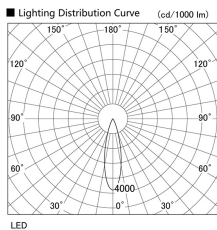

Item no. DD103-4030DW8535

Series Name: Versa R-G, Antiglare

Dark Mirror Reflector

Installation	Recessed mount
Type	
Fixture wattage	40W
Beam angle	28 deg.
Color Temp.	3500K
CRI	Ra>85
Luminous	3118 lm
Body	Die-cast aluminum alloy
Body finish	N/A
Trim finish	White
Reflector finish	Dark Mirror
IP Rate	IP20
Light source	COB module
Input Voltage	AC220~240V
Dimming Type	Non-Dimmable
Certificate	CE, CCC
Cut Hole	150mm