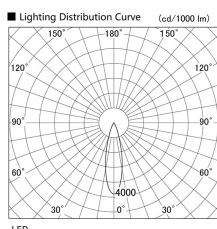

Item no. DD103-4030DW8535

Series Name: Versa R-G, Antiglare

Dark Mirror Reflector

Installation	Recessed mount
Type	Versa R-G, Antiglare
Fixture wattage	40W
Beam angle	28 deg.
Color Temp.	3500K
CRI	Ra>85
Luminous	3118 lm
Body	Die-cast aluminum alloy
Body finish	N/A
Trim finish	White
Reflector finish	Dark Mirror
IP Rate	IP20
Light source	COB module
Input Voltage	AC220~240V
Dimming Type	Non-Dimmable
Certificate	CE, CCC
Cut Hole	150mm