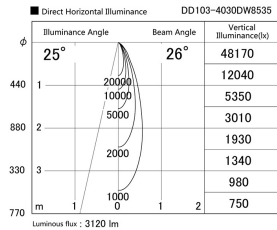

Item no. DD103-4030DW8535

Series Name: Versa R-G, Antiglare

Dark Mirror Reflector

Installation	Recessed mount
Type	
Fixture wattage	40W
Beam angle	28 deg.
Color Temp.	3500K
CRI	Ra>85
Luminous	3118 lm
Body	Die-cast aluminum alloy
Body finish	N/A
Trim finish	White
Reflector finish	Dark Mirror
IP Rate	IP20
Light source	COB module
Input Voltage	AC220~240V
Dimming Type	Non-Dimmable
Certificate	CE, CCC
Cut Hole	150mm