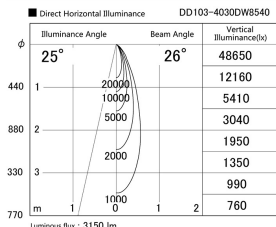

Item no. DD103-4030DW8540

Series Name: Versa R-G, Antiglare

Dark Mirror Reflector

Installation	Recessed mount
Type	Versa R-G, Antiglare
Fixture wattage	40W
Beam angle	28 deg.
Color Temp.	4000K
CRI	Ra>85
Luminous	3149 lm
Body	Die-cast aluminum alloy
Body finish	N/A
Trim finish	White
Reflector finish	Dark Mirror
IP Rate	IP20
Light source	COB module
Input Voltage	AC220~240V
Dimming Type	Non-Dimmable
Certificate	CE, CCC
Cut Hole	150mm