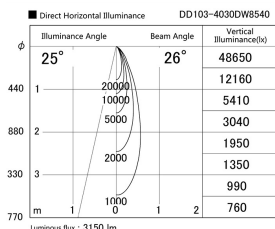

Item no. DD103-4030DW8540

Series Name: Versa R-G, Antiglare

Dark Mirror Reflector

Installation	Recessed mount
Type	
Fixture wattage	40W
Beam angle	28 deg.
Color Temp.	4000K
CRI	Ra>85
Luminous	3149 lm
Body	Die-cast aluminum alloy
Body finish	N/A
Trim finish	White
Reflector finish	Dark Mirror
IP Rate	IP20
Light source	COB module
Input Voltage	AC220~240V
Dimming Type	Non-Dimmable
Certificate	CE, CCC
Cut Hole	150mm