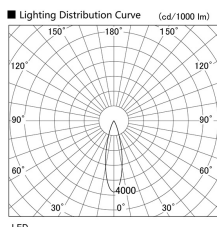

Item no. DD103-4030DW8540

Series Name: Versa R-G, Antiglare

Dark Mirror Reflector

Installation	Recessed mount
Type	
Fixture wattage	40W
Beam angle	28 deg.
Color Temp.	4000K
CRI	Ra>85
Luminous	3149 lm
Body	Die-cast aluminum alloy
Body finish	N/A
Trim finish	White
Reflector finish	Dark Mirror
IP Rate	IP20
Light source	COB module
Input Voltage	AC220~240V
Dimming Type	Non-Dimmable
Certificate	CE, CCC
Cut Hole	150mm