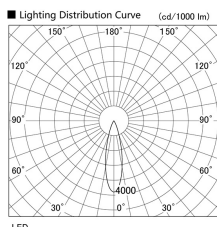

Item no. DD103-4030DW8540

Series Name: Versa R-G, Antiglare

Dark Mirror Reflector

Installation	Recessed mount
Type	Versa R-G, Antiglare
Fixture wattage	40W
Beam angle	28 deg.
Color Temp.	4000K
CRI	Ra>85
Luminous	3149 lm
Body	Die-cast aluminum alloy
Body finish	N/A
Trim finish	White
Reflector finish	Dark Mirror
IP Rate	IP20
Light source	COB module
Input Voltage	AC220~240V
Dimming Type	Non-Dimmable
Certificate	CE, CCC
Cut Hole	150mm