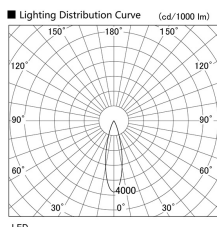

Item no. DD103-4030DW9027

Series Name: Versa R-G, Antiglare

Dark Mirror Reflector

Installation	Recessed mount
Type	Versa R-G, Antiglare
Fixture wattage	40W
Beam angle	28 deg.
Color Temp.	2700K
CRI	Ra>90
Luminous	2668 lm
Body	Die-cast aluminum alloy
Body finish	N/A
Trim finish	White
Reflector finish	Dark Mirror
IP Rate	IP20
Light source	COB module
Input Voltage	AC220~240V
Dimming Type	Non-Dimmable
Certificate	CE, CCC
Cut Hole	150mm