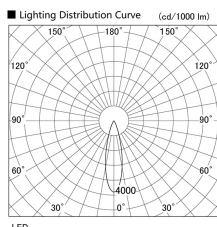

Item no. DD103-4030DW9027

Series Name: Versa R-G, Antiglare

Dark Mirror Reflector

Installation	Recessed mount
Type	
Fixture wattage	40W
Beam angle	28 deg.
Color Temp.	2700K
CRI	Ra>90
Luminous	2668 lm
Body	Die-cast aluminum alloy
Body finish	N/A
Trim finish	White
Reflector finish	Dark Mirror
IP Rate	IP20
Light source	COB module
Input Voltage	AC220~240V
Dimming Type	Non-Dimmable
Certificate	CE, CCC
Cut Hole	150mm