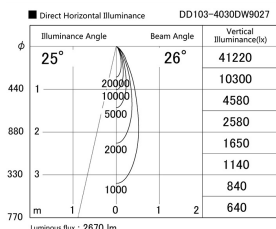

Item no. DD103-4030DW9027

Series Name: Versa R-G, Antiglare

Dark Mirror Reflector

Installation	Recessed mount
Type	
Fixture wattage	40W
Beam angle	28 deg.
Color Temp.	2700K
CRI	Ra>90
Luminous	2668 lm
Body	Die-cast aluminum alloy
Body finish	N/A
Trim finish	White
Reflector finish	Dark Mirror
IP Rate	IP20
Light source	COB module
Input Voltage	AC220~240V
Dimming Type	Non-Dimmable
Certificate	CE, CCC
Cut Hole	150mm