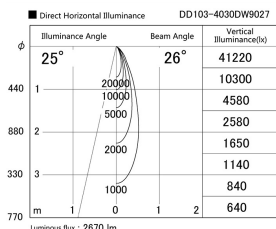

Item no. DD103-4030DW9027

Series Name: Versa R-G, Antiglare

Dark Mirror Reflector

Installation	Recessed mount
Type	Versa R-G, Antiglare
Fixture wattage	40W
Beam angle	28 deg.
Color Temp.	2700K
CRI	Ra>90
Luminous	2668 lm
Body	Die-cast aluminum alloy
Body finish	N/A
Trim finish	White
Reflector finish	Dark Mirror
IP Rate	IP20
Light source	COB module
Input Voltage	AC220~240V
Dimming Type	Non-Dimmable
Certificate	CE, CCC
Cut Hole	150mm