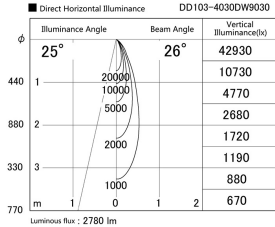

Item no. DD103-4030DW9030

Series Name: Versa R-G, Antiglare

Dark Mirror Reflector

Installation	Recessed mount
Type	Versa R-G, Antiglare
Fixture wattage	40W
Beam angle	28 deg.
Color Temp.	3000K
CRI	Ra>90
Luminous	2779 lm
Body	Die-cast aluminum alloy
Body finish	N/A
Trim finish	White
Reflector finish	Dark Mirror
IP Rate	IP20
Light source	COB module
Input Voltage	AC220~240V
Dimming Type	Non-Dimmable
Certificate	CE, CCC
Cut Hole	150mm