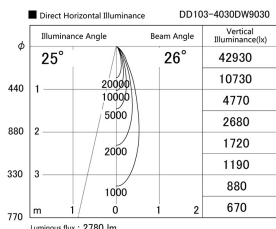

Item no. DD103-4030DW9030

Series Name: Versa R-G, Antiglare

Dark Mirror Reflector

Installation	Recessed mount
Type	
Fixture wattage	40W
Beam angle	28 deg.
Color Temp.	3000K
CRI	Ra>90
Luminous	2779 lm
Body	Die-cast aluminum alloy
Body finish	N/A
Trim finish	White
Reflector finish	Dark Mirror
IP Rate	IP20
Light source	COB module
Input Voltage	AC220~240V
Dimming Type	Non-Dimmable
Certificate	CE, CCC
Cut Hole	150mm