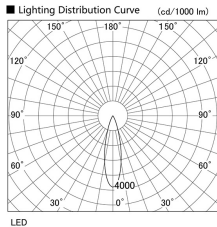

Item no. DD103-4030DW9030

Series Name: Versa R-G, Antiglare

Dark Mirror Reflector

Installation	Recessed mount
Type	Versa R-G, Antiglare
Fixture wattage	40W
Beam angle	28 deg.
Color Temp.	3000K
CRI	Ra>90
Luminous	2779 lm
Body	Die-cast aluminum alloy
Body finish	N/A
Trim finish	White
Reflector finish	Dark Mirror
IP Rate	IP20
Light source	COB module
Input Voltage	AC220~240V
Dimming Type	Non-Dimmable
Certificate	CE, CCC
Cut Hole	150mm