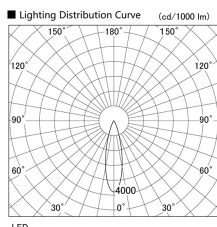

Item no. DD103-4030DW9030

Series Name: Versa R-G, Antiglare

Dark Mirror Reflector

Installation	Recessed mount
Type	
Fixture wattage	40W
Beam angle	28 deg.
Color Temp.	3000K
CRI	Ra>90
Luminous	2779 lm
Body	Die-cast aluminum alloy
Body finish	N/A
Trim finish	White
Reflector finish	Dark Mirror
IP Rate	IP20
Light source	COB module
Input Voltage	AC220~240V
Dimming Type	Non-Dimmable
Certificate	CE, CCC
Cut Hole	150mm