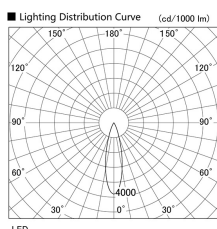

Item no. DD103-4030DW9035

Series Name: Versa R-G, Antiglare

Dark Mirror Reflector

Installation	Recessed mount
Type	
Fixture wattage	40W
Beam angle	28 deg.
Color Temp.	3500K
CRI	Ra>90
Luminous	2835 lm
Body	Die-cast aluminum alloy
Body finish	N/A
Trim finish	White
Reflector finish	Dark Mirror
IP Rate	IP20
Light source	COB module
Input Voltage	AC220~240V
Dimming Type	Non-Dimmable
Certificate	CE, CCC
Cut Hole	150mm