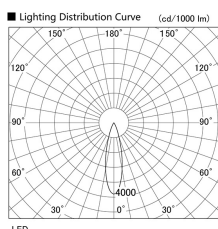

Item no. DD103-4030DW9035

Series Name: Versa R-G, Antiglare

Dark Mirror Reflector

Installation	Recessed mount
Type	Versa R-G, Antiglare
Fixture wattage	40W
Beam angle	28 deg.
Color Temp.	3500K
CRI	Ra>90
Luminous	2835 lm
Body	Die-cast aluminum alloy
Body finish	N/A
Trim finish	White
Reflector finish	Dark Mirror
IP Rate	IP20
Light source	COB module
Input Voltage	AC220~240V
Dimming Type	Non-Dimmable
Certificate	CE, CCC
Cut Hole	150mm