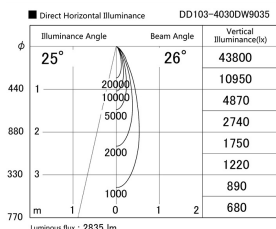

Item no. DD103-4030DW9035

Series Name: Versa R-G, Antiglare

Dark Mirror Reflector

Installation	Recessed mount
Type	Versa R-G, Antiglare
Fixture wattage	40W
Beam angle	28 deg.
Color Temp.	3500K
CRI	Ra>90
Luminous	2835 lm
Body	Die-cast aluminum alloy
Body finish	N/A
Trim finish	White
Reflector finish	Dark Mirror
IP Rate	IP20
Light source	COB module
Input Voltage	AC220~240V
Dimming Type	Non-Dimmable
Certificate	CE, CCC
Cut Hole	150mm