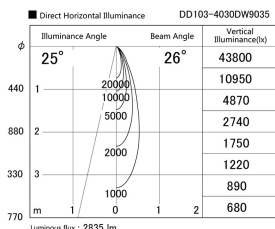

Item no. DD103-4030DW9035

Series Name: Versa R-G, Antiglare

Dark Mirror Reflector

Installation	Recessed mount
Type	
Fixture wattage	40W
Beam angle	28 deg.
Color Temp.	3500K
CRI	Ra>90
Luminous	2835 lm
Body	Die-cast aluminum alloy
Body finish	N/A
Trim finish	White
Reflector finish	Dark Mirror
IP Rate	IP20
Light source	COB module
Input Voltage	AC220~240V
Dimming Type	Non-Dimmable
Certificate	CE, CCC
Cut Hole	150mm