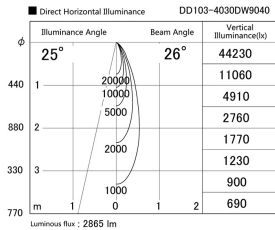

Item no. DD103-4030DW9040

Series Name: Versa R-G, Antiglare

Dark Mirror Reflector

Installation	Recessed mount
Type	
Fixture wattage	40W
Beam angle	28 deg.
Color Temp.	4000K
CRI	Ra>90
Luminous	2863 lm
Body	Die-cast aluminum alloy
Body finish	N/A
Trim finish	White
Reflector finish	Dark Mirror
IP Rate	IP20
Light source	COB module
Input Voltage	AC220~240V
Dimming Type	Non-Dimmable
Certificate	CE, CCC
Cut Hole	150mm