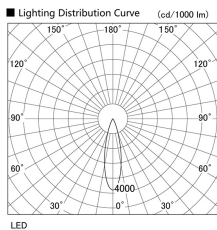

Item no. DD103-4030DW9040

Series Name: Versa R-G, Antiglare

Dark Mirror Reflector

Installation	Recessed mount
Type	
Fixture wattage	40W
Beam angle	28 deg.
Color Temp.	4000K
CRI	Ra>90
Luminous	2863 lm
Body	Die-cast aluminum alloy
Body finish	N/A
Trim finish	White
Reflector finish	Dark Mirror
IP Rate	IP20
Light source	COB module
Input Voltage	AC220~240V
Dimming Type	Non-Dimmable
Certificate	CE, CCC
Cut Hole	150mm