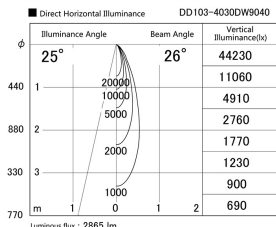

Item no. DD103-4030DW9040

Series Name: Versa R-G, Antiglare

Dark Mirror Reflector

Installation	Recessed mount
Type	Versa R-G, Antiglare
Fixture wattage	40W
Beam angle	28 deg.
Color Temp.	4000K
CRI	Ra>90
Luminous	2863 lm
Body	Die-cast aluminum alloy
Body finish	N/A
Trim finish	White
Reflector finish	Dark Mirror
IP Rate	IP20
Light source	COB module
Input Voltage	AC220~240V
Dimming Type	Non-Dimmable
Certificate	CE, CCC
Cut Hole	150mm