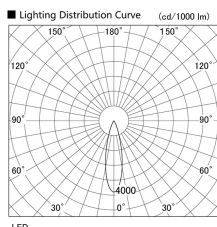

Item no. DD103-4030DW9040

Series Name: Versa R-G, Antiglare

Dark Mirror Reflector

Installation	Recessed mount
Type	Versa R-G, Antiglare
Fixture wattage	40W
Beam angle	28 deg.
Color Temp.	4000K
CRI	Ra>90
Luminous	2863 lm
Body	Die-cast aluminum alloy
Body finish	N/A
Trim finish	White
Reflector finish	Dark Mirror
IP Rate	IP20
Light source	COB module
Input Voltage	AC220~240V
Dimming Type	Non-Dimmable
Certificate	CE, CCC
Cut Hole	150mm