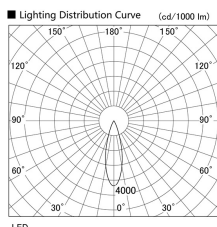

Item no. DD103-4030MW8527

Series Name: Versa R-G, Antiglare

Installation	Recessed mount
Type	
Fixture wattage	40W
Beam angle	28 deg.
Color Temp.	2700K
CRI	Ra>85
Luminous	2950 lm
Body	Die-cast aluminum alloy
Body finish	N/A
Trim finish	White
Reflector finish	Mirror
IP Rate	IP20
Light source	COB module
Input Voltage	AC220~240V
Dimming Type	Non-Dimmable
Certificate	CE, CCC
Cut Hole	150mm