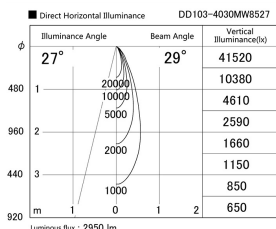

Item no. DD103-4030MW8527

Series Name: Versa R-G, Antiglare

Installation	Recessed mount
Type	
Fixture wattage	40W
Beam angle	28 deg.
Color Temp.	2700K
CRI	Ra>85
Luminous	2950 lm
Body	Die-cast aluminum alloy
Body finish	N/A
Trim finish	White
Reflector finish	Mirror
IP Rate	IP20
Light source	COB module
Input Voltage	AC220~240V
Dimming Type	Non-Dimmable
Certificate	CE, CCC
Cut Hole	150mm