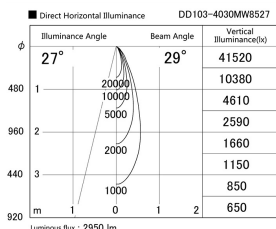

Item no. DD103-4030MW8527

Series Name: Versa R-G, Antiglare

Installation	Recessed mount
Type	Versa R-G, Antiglare
Fixture wattage	40W
Beam angle	28 deg.
Color Temp.	2700K
CRI	Ra>85
Luminous	2950 lm
Body	Die-cast aluminum alloy
Body finish	N/A
Trim finish	White
Reflector finish	Mirror
IP Rate	IP20
Light source	COB module
Input Voltage	AC220~240V
Dimming Type	Non-Dimmable
Certificate	CE, CCC
Cut Hole	150mm