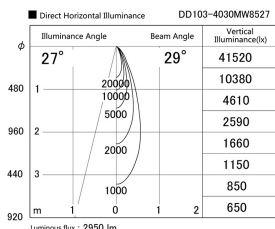

Item no. DD103-4030MW8527

Series Name: Versa R-G, Antiglare

Installation	Recessed mount
Type	
Fixture wattage	40W
Beam angle	28 deg.
Color Temp.	2700K
CRI	Ra>85
Luminous	2950 lm
Body	Die-cast aluminum alloy
Body finish	N/A
Trim finish	White
Reflector finish	Mirror
IP Rate	IP20
Light source	COB module
Input Voltage	AC220~240V
Dimming Type	Non-Dimmable
Certificate	CE, CCC
Cut Hole	150mm