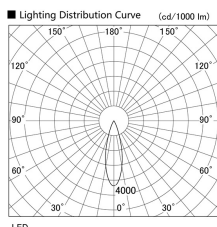

Item no. DD103-4030MW8527

Series Name: Versa R-G, Antiglare

Installation	Recessed mount
Type	Versa R-G, Antiglare
Fixture wattage	40W
Beam angle	28 deg.
Color Temp.	2700K
CRI	Ra>85
Luminous	2950 lm
Body	Die-cast aluminum alloy
Body finish	N/A
Trim finish	White
Reflector finish	Mirror
IP Rate	IP20
Light source	COB module
Input Voltage	AC220~240V
Dimming Type	Non-Dimmable
Certificate	CE, CCC
Cut Hole	150mm