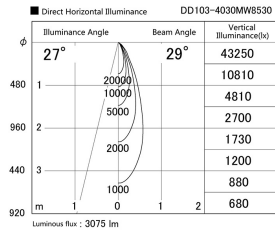

Item no. DD103-4030MW8530

Series Name: Versa R-G, Antiglare

Installation	Recessed mount
Type	
Fixture wattage	40W
Beam angle	28 deg.
Color Temp.	3000K
CRI	Ra>85
Luminous	3073 lm
Body	Die-cast aluminum alloy
Body finish	N/A
Trim finish	White
Reflector finish	Mirror
IP Rate	IP20
Light source	COB module
Input Voltage	AC220~240V
Dimming Type	Non-Dimmable
Certificate	CE, CCC
Cut Hole	150mm