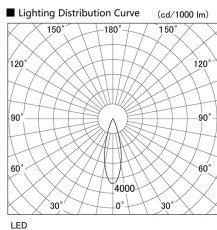

Item no. DD103-4030MW8530

Series Name: Versa R-G, Antiglare

Installation	Recessed mount
Type	
Fixture wattage	40W
Beam angle	28 deg.
Color Temp.	3000K
CRI	Ra>85
Luminous	3073 lm
Body	Die-cast aluminum alloy
Body finish	N/A
Trim finish	White
Reflector finish	Mirror
IP Rate	IP20
Light source	COB module
Input Voltage	AC220~240V
Dimming Type	Non-Dimmable
Certificate	CE, CCC
Cut Hole	150mm