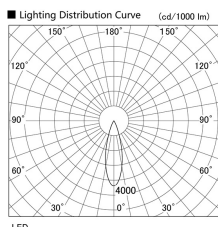

Item no. DD103-4030MW8535

Series Name: Versa R-G, Antiglare

Installation	Recessed mount
Type	Versa R-G, Antiglare
Fixture wattage	40W
Beam angle	28 deg.
Color Temp.	3500K
CRI	Ra>85
Luminous	3134 lm
Body	Die-cast aluminum alloy
Body finish	N/A
Trim finish	White
Reflector finish	Mirror
IP Rate	IP20
Light source	COB module
Input Voltage	AC220~240V
Dimming Type	Non-Dimmable
Certificate	CE, CCC
Cut Hole	150mm