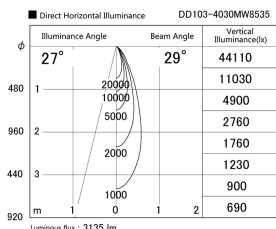

Item no. DD103-4030MW8535

Series Name: Versa R-G, Antiglare

Installation	Recessed mount
Type	Versa R-G, Antiglare
Fixture wattage	40W
Beam angle	28 deg.
Color Temp.	3500K
CRI	Ra>85
Luminous	3134 lm
Body	Die-cast aluminum alloy
Body finish	N/A
Trim finish	White
Reflector finish	Mirror
IP Rate	IP20
Light source	COB module
Input Voltage	AC220~240V
Dimming Type	Non-Dimmable
Certificate	CE, CCC
Cut Hole	150mm