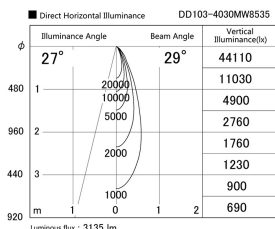

Item no. DD103-4030MW8535

Series Name: Versa R-G, Antiglare

Installation	Recessed mount
Type	
Fixture wattage	40W
Beam angle	28 deg.
Color Temp.	3500K
CRI	Ra>85
Luminous	3134 lm
Body	Die-cast aluminum alloy
Body finish	N/A
Trim finish	White
Reflector finish	Mirror
IP Rate	IP20
Light source	COB module
Input Voltage	AC220~240V
Dimming Type	Non-Dimmable
Certificate	CE, CCC
Cut Hole	150mm