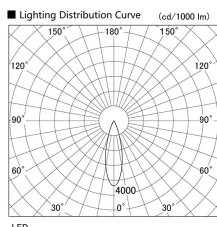

Item no. DD103-4030MW8535

Series Name: Versa R-G, Antiglare

Installation	Recessed mount
Type	
Fixture wattage	40W
Beam angle	28 deg.
Color Temp.	3500K
CRI	Ra>85
Luminous	3134 lm
Body	Die-cast aluminum alloy
Body finish	N/A
Trim finish	White
Reflector finish	Mirror
IP Rate	IP20
Light source	COB module
Input Voltage	AC220~240V
Dimming Type	Non-Dimmable
Certificate	CE, CCC
Cut Hole	150mm