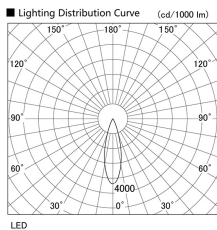

Item no. DD103-4030MW8540

Series Name: Versa R-G, Antiglare

Installation	Recessed mount
Type	
Fixture wattage	40W
Beam angle	28 deg.
Color Temp.	4000K
CRI	Ra>85
Luminous	3165 lm
Body	Die-cast aluminum alloy
Body finish	N/A
Trim finish	White
Reflector finish	Mirror
IP Rate	IP20
Light source	COB module
Input Voltage	AC220~240V
Dimming Type	Non-Dimmable
Certificate	CE, CCC
Cut Hole	150mm