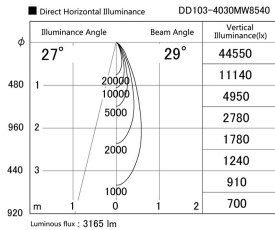

Item no. DD103-4030MW8540

Series Name: Versa R-G, Antiglare

Installation	Recessed mount
Type	
Fixture wattage	40W
Beam angle	28 deg.
Color Temp.	4000K
CRI	Ra>85
Luminous	3165 lm
Body	Die-cast aluminum alloy
Body finish	N/A
Trim finish	White
Reflector finish	Mirror
IP Rate	IP20
Light source	COB module
Input Voltage	AC220~240V
Dimming Type	Non-Dimmable
Certificate	CE, CCC
Cut Hole	150mm