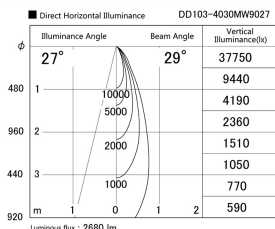

Item no. DD103-4030MW9027

Series Name: Versa R-G, Antiglare

Installation	Recessed mount
Type	Versa R-G, Antiglare
Fixture wattage	40W
Beam angle	28 deg.
Color Temp.	2700K
CRI	Ra>90
Luminous	2682 lm
Body	Die-cast aluminum alloy
Body finish	N/A
Trim finish	White
Reflector finish	Mirror
IP Rate	IP20
Light source	COB module
Input Voltage	AC220~240V
Dimming Type	Non-Dimmable
Certificate	CE, CCC
Cut Hole	150mm