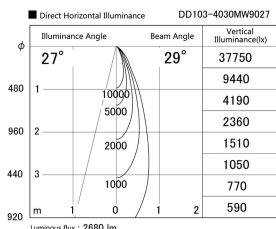

Item no. DD103-4030MW9027

Series Name: Versa R-G, Antiglare

| | |
|------------------|-------------------------|
| Installation | Recessed mount |
| Type | |
| Fixture wattage | 40W |
| Beam angle | 28 deg. |
| Color Temp. | 2700K |
| CRI | Ra>90 |
| Luminous | 2682 lm |
| Body | Die-cast aluminum alloy |
| Body finish | N/A |
| Trim finish | White |
| Reflector finish | Mirror |
| IP Rate | IP20 |
| Light source | COB module |
| Input Voltage | AC220~240V |
| Dimming Type | Non-Dimmable |
| Certificate | CE, CCC |
| Cut Hole | 150mm |