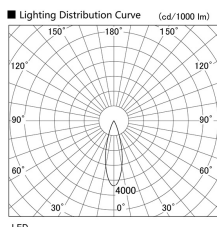

Item no. DD103-4030MW9027

Series Name: Versa R-G, Antiglare

Installation	Recessed mount
Type	Versa R-G, Antiglare
Fixture wattage	40W
Beam angle	28 deg.
Color Temp.	2700K
CRI	Ra>90
Luminous	2682 lm
Body	Die-cast aluminum alloy
Body finish	N/A
Trim finish	White
Reflector finish	Mirror
IP Rate	IP20
Light source	COB module
Input Voltage	AC220~240V
Dimming Type	Non-Dimmable
Certificate	CE, CCC
Cut Hole	150mm