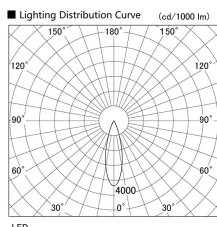

Item no. DD103-4030MW9027

Series Name: Versa R-G, Antiglare

| | |
|------------------|-------------------------|
| Installation | Recessed mount |
| Type | |
| Fixture wattage | 40W |
| Beam angle | 28 deg. |
| Color Temp. | 2700K |
| CRI | Ra>90 |
| Luminous | 2682 lm |
| Body | Die-cast aluminum alloy |
| Body finish | N/A |
| Trim finish | White |
| Reflector finish | Mirror |
| IP Rate | IP20 |
| Light source | COB module |
| Input Voltage | AC220~240V |
| Dimming Type | Non-Dimmable |
| Certificate | CE, CCC |
| Cut Hole | 150mm |