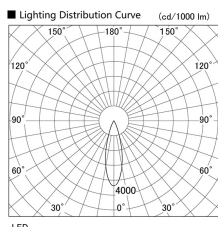

Item no. DD103-4030MW9030

Series Name: Versa R-G, Antiglare

Installation	Recessed mount
Type	Versa R-G, Antiglare
Fixture wattage	40W
Beam angle	28 deg.
Color Temp.	3000K
CRI	Ra>90
Luminous	2794 lm
Body	Die-cast aluminum alloy
Body finish	N/A
Trim finish	White
Reflector finish	Mirror
IP Rate	IP20
Light source	COB module
Input Voltage	AC220~240V
Dimming Type	Non-Dimmable
Certificate	CE, CCC
Cut Hole	150mm