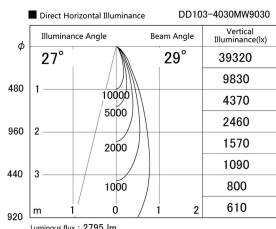

Item no. DD103-4030MW9030

Series Name: Versa R-G, Antiglare

Installation	Recessed mount
Type	Versa R-G, Antiglare
Fixture wattage	40W
Beam angle	28 deg.
Color Temp.	3000K
CRI	Ra>90
Luminous	2794 lm
Body	Die-cast aluminum alloy
Body finish	N/A
Trim finish	White
Reflector finish	Mirror
IP Rate	IP20
Light source	COB module
Input Voltage	AC220~240V
Dimming Type	Non-Dimmable
Certificate	CE, CCC
Cut Hole	150mm