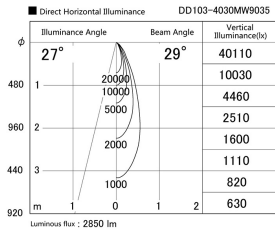

Item no. DD103-4030MW9035

Series Name: Versa R-G, Antiglare

Installation	Recessed mount
Type	
Fixture wattage	40W
Beam angle	28 deg.
Color Temp.	3500K
CRI	Ra>90
Luminous	2850 lm
Body	Die-cast aluminum alloy
Body finish	N/A
Trim finish	White
Reflector finish	Mirror
IP Rate	IP20
Light source	COB module
Input Voltage	AC220~240V
Dimming Type	Non-Dimmable
Certificate	CE, CCC
Cut Hole	150mm