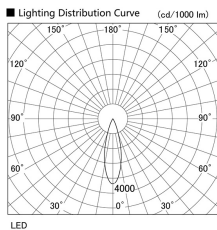

Item no. DD103-4030MW9035

Series Name: Versa R-G, Antiglare

Installation	Recessed mount
Type	
Fixture wattage	40W
Beam angle	28 deg.
Color Temp.	3500K
CRI	Ra>90
Luminous	2850 lm
Body	Die-cast aluminum alloy
Body finish	N/A
Trim finish	White
Reflector finish	Mirror
IP Rate	IP20
Light source	COB module
Input Voltage	AC220~240V
Dimming Type	Non-Dimmable
Certificate	CE, CCC
Cut Hole	150mm