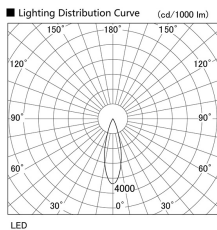

Item no. DD103-4030MW9040

Series Name: Versa R-G, Antiglare

Installation	Recessed mount
Type	Versa R-G, Antiglare
Fixture wattage	40W
Beam angle	28 deg.
Color Temp.	4000K
CRI	Ra>90
Luminous	2878 lm
Body	Die-cast aluminum alloy
Body finish	N/A
Trim finish	White
Reflector finish	Mirror
IP Rate	IP20
Light source	COB module
Input Voltage	AC220~240V
Dimming Type	Non-Dimmable
Certificate	CE, CCC
Cut Hole	150mm