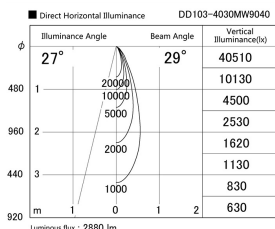

Item no. DD103-4030MW9040

Series Name: Versa R-G, Antiglare

Installation	Recessed mount
Type	
Fixture wattage	40W
Beam angle	28 deg.
Color Temp.	4000K
CRI	Ra>90
Luminous	2878 lm
Body	Die-cast aluminum alloy
Body finish	N/A
Trim finish	White
Reflector finish	Mirror
IP Rate	IP20
Light source	COB module
Input Voltage	AC220~240V
Dimming Type	Non-Dimmable
Certificate	CE, CCC
Cut Hole	150mm