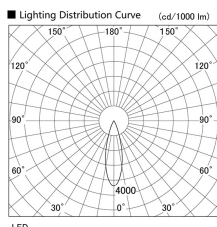

Item no. DD103-4030MW9040

Series Name: Versa R-G, Antiglare

Installation	Recessed mount
Type	
Fixture wattage	40W
Beam angle	28 deg.
Color Temp.	4000K
CRI	Ra>90
Luminous	2878 lm
Body	Die-cast aluminum alloy
Body finish	N/A
Trim finish	White
Reflector finish	Mirror
IP Rate	IP20
Light source	COB module
Input Voltage	AC220~240V
Dimming Type	Non-Dimmable
Certificate	CE, CCC
Cut Hole	150mm