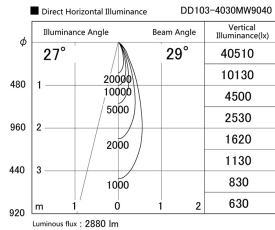

Item no. DD103-4030MW9040

Series Name: Versa R-G, Antiglare

Installation	Recessed mount
Type	Versa R-G, Antiglare
Fixture wattage	40W
Beam angle	28 deg.
Color Temp.	4000K
CRI	Ra>90
Luminous	2878 lm
Body	Die-cast aluminum alloy
Body finish	N/A
Trim finish	White
Reflector finish	Mirror
IP Rate	IP20
Light source	COB module
Input Voltage	AC220~240V
Dimming Type	Non-Dimmable
Certificate	CE, CCC
Cut Hole	150mm