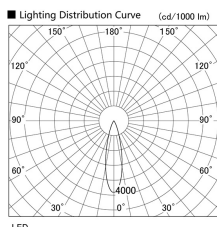

Item no. DD103-4030WW8527

Series Name: Versa R-G, Antiglare

White Reflector

| | |
|------------------|-------------------------|
| Installation | Recessed mount |
| Type | |
| Fixture wattage | 40W |
| Beam angle | 28 deg. |
| Color Temp. | 2700K |
| CRI | Ra>85 |
| Luminous | 2985 lm |
| Body | Die-cast aluminum alloy |
| Body finish | N/A |
| Trim finish | White |
| Reflector finish | White |
| IP Rate | IP20 |
| Light source | COB module |
| Input Voltage | AC220~240V |
| Dimming Type | Non-Dimmable |
| Certificate | CE, CCC |
| Cut Hole | 150mm |