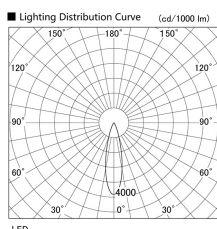

Item no. DD103-4030WW8527

Series Name: Versa R-G, Antiglare

White Reflector

Installation	Recessed mount
Type	Versa R-G, Antiglare
Fixture wattage	40W
Beam angle	28 deg.
Color Temp.	2700K
CRI	Ra>85
Luminous	2985 lm
Body	Die-cast aluminum alloy
Body finish	N/A
Trim finish	White
Reflector finish	White
IP Rate	IP20
Light source	COB module
Input Voltage	AC220~240V
Dimming Type	Non-Dimmable
Certificate	CE, CCC
Cut Hole	150mm