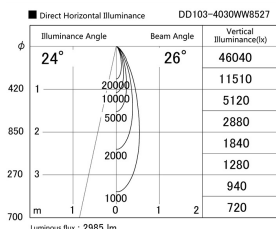

Item no. DD103-4030WW8527

Series Name: Versa R-G, Antiglare

White Reflector

Installation	Recessed mount
Type	Versa R-G, Antiglare
Fixture wattage	40W
Beam angle	28 deg.
Color Temp.	2700K
CRI	Ra>85
Luminous	2985 lm
Body	Die-cast aluminum alloy
Body finish	N/A
Trim finish	White
Reflector finish	White
IP Rate	IP20
Light source	COB module
Input Voltage	AC220~240V
Dimming Type	Non-Dimmable
Certificate	CE, CCC
Cut Hole	150mm