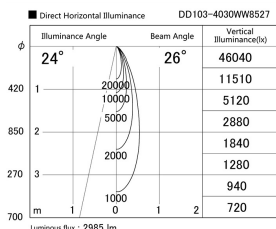

Item no. DD103-4030WW8527

Series Name: Versa R-G, Antiglare

White Reflector

| | |
|------------------|-------------------------|
| Installation | Recessed mount |
| Type | |
| Fixture wattage | 40W |
| Beam angle | 28 deg. |
| Color Temp. | 2700K |
| CRI | Ra>85 |
| Luminous | 2985 lm |
| Body | Die-cast aluminum alloy |
| Body finish | N/A |
| Trim finish | White |
| Reflector finish | White |
| IP Rate | IP20 |
| Light source | COB module |
| Input Voltage | AC220~240V |
| Dimming Type | Non-Dimmable |
| Certificate | CE, CCC |
| Cut Hole | 150mm |