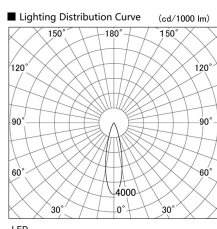

Item no. DD103-4030WW8530

Series Name: Versa R-G, Antiglare

White Reflector

Installation	Recessed mount
Type	
Fixture wattage	40W
Beam angle	28 deg.
Color Temp.	3000K
CRI	Ra>85
Luminous	3109 lm
Body	Die-cast aluminum alloy
Body finish	N/A
Trim finish	White
Reflector finish	White
IP Rate	IP20
Light source	COB module
Input Voltage	AC220~240V
Dimming Type	Non-Dimmable
Certificate	CE, CCC
Cut Hole	150mm