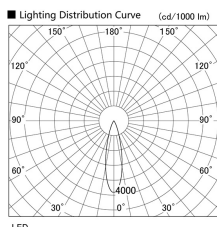

Item no. DD103-4030WW8530

Series Name: Versa R-G, Antiglare

White Reflector

Direct Horizontal Illuminance DD103-4030WW8530		
Illuminance Angle	Beam Angle	Vertical Illuminance (lx)
24°	26°	47960
1		11990
2		5330
3		3000
4		1920
5		1330
6		980
7		750

Luminous flux : 3110 lm

Installation	Recessed mount
Type	Versa R-G, Antiglare
Fixture wattage	40W
Beam angle	28 deg.
Color Temp.	3000K
CRI	Ra>85
Luminous	3109 lm
Body	Die-cast aluminum alloy
Body finish	N/A
Trim finish	White
Reflector finish	White
IP Rate	IP20
Light source	COB module
Input Voltage	AC220~240V
Dimming Type	Non-Dimmable
Certificate	CE, CCC
Cut Hole	150mm