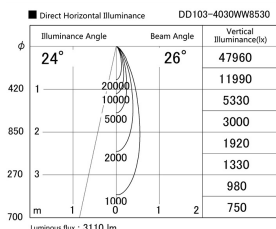

Item no. DD103-4030WW8530

Series Name: Versa R-G, Antiglare

White Reflector

Installation	Recessed mount
Type	
Fixture wattage	40W
Beam angle	28 deg.
Color Temp.	3000K
CRI	Ra>85
Luminous	3109 lm
Body	Die-cast aluminum alloy
Body finish	N/A
Trim finish	White
Reflector finish	White
IP Rate	IP20
Light source	COB module
Input Voltage	AC220~240V
Dimming Type	Non-Dimmable
Certificate	CE, CCC
Cut Hole	150mm