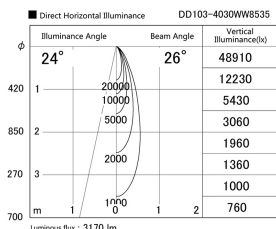

Item no. DD103-4030WW8535

Series Name: Versa R-G, Antiglare

White Reflector

Installation	Recessed mount
Type	
Fixture wattage	40W
Beam angle	28 deg.
Color Temp.	3500K
CRI	Ra>85
Luminous	3171 lm
Body	Die-cast aluminum alloy
Body finish	N/A
Trim finish	White
Reflector finish	White
IP Rate	IP20
Light source	COB module
Input Voltage	AC220~240V
Dimming Type	Non-Dimmable
Certificate	CE, CCC
Cut Hole	150mm