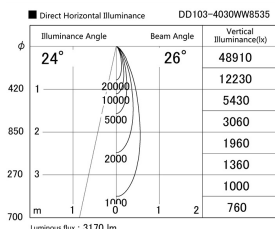

Item no. DD103-4030WW8535

Series Name: Versa R-G, Antiglare

White Reflector

Installation	Recessed mount
Type	Versa R-G, Antiglare
Fixture wattage	40W
Beam angle	28 deg.
Color Temp.	3500K
CRI	Ra>85
Luminous	3171 lm
Body	Die-cast aluminum alloy
Body finish	N/A
Trim finish	White
Reflector finish	White
IP Rate	IP20
Light source	COB module
Input Voltage	AC220~240V
Dimming Type	Non-Dimmable
Certificate	CE, CCC
Cut Hole	150mm