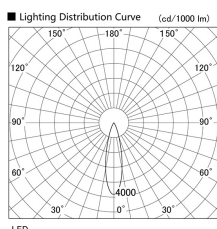

Item no. DD103-4030WW8535

Series Name: Versa R-G, Antiglare

White Reflector

Installation	Recessed mount
Type	Versa R-G, Antiglare
Fixture wattage	40W
Beam angle	28 deg.
Color Temp.	3500K
CRI	Ra>85
Luminous	3171 lm
Body	Die-cast aluminum alloy
Body finish	N/A
Trim finish	White
Reflector finish	White
IP Rate	IP20
Light source	COB module
Input Voltage	AC220~240V
Dimming Type	Non-Dimmable
Certificate	CE, CCC
Cut Hole	150mm