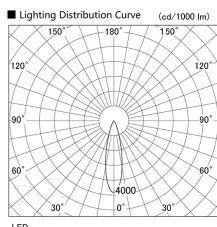

Item no. DD103-4030WW8535

Series Name: Versa R-G, Antiglare

White Reflector

Installation	Recessed mount
Type	
Fixture wattage	40W
Beam angle	28 deg.
Color Temp.	3500K
CRI	Ra>85
Luminous	3171 lm
Body	Die-cast aluminum alloy
Body finish	N/A
Trim finish	White
Reflector finish	White
IP Rate	IP20
Light source	COB module
Input Voltage	AC220~240V
Dimming Type	Non-Dimmable
Certificate	CE, CCC
Cut Hole	150mm